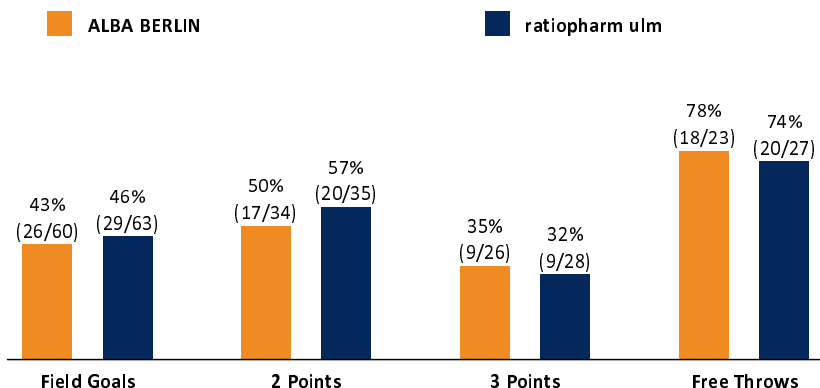

Attendance: 6.500

Scoreboard table showing quarter scores (Q1-Q4) for BER and ULM.

BER - ALBA BERLIN (Coach: GONZALEZ Israel)

Main player statistics table for ALBA BERLIN including columns for No., Name, Min, PTS, 2 Points, 3 Points, Field Goals, Free Throws, and various rebound/assist metrics.

ULM - ratiopharm ulm (Coach: GAVEL Anton)

Main player statistics table for ratiopharm ulm including columns for No., Name, Min, PTS, 2 Points, 3 Points, Field Goals, Free Throws, and various rebound/assist metrics.