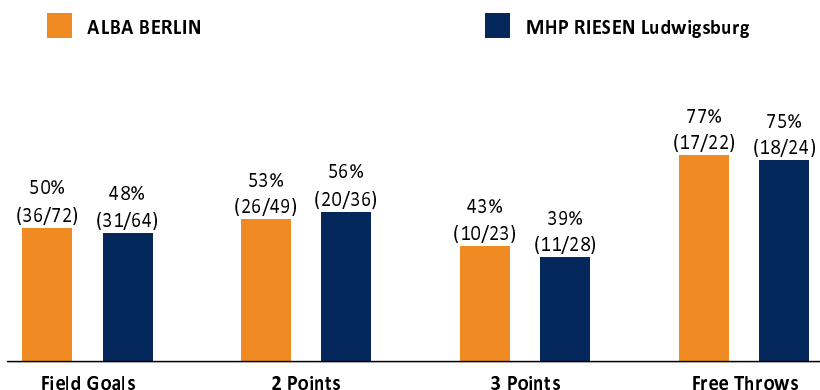

ALBA BERLIN

99 : 91 MHP RIESEN Ludwigsburg

Referee: LOTTERMOSER Robert
Umpires: STRAUBE Carsten / KRAUSE Tim
Commissioner: MOCZULSKI Darius

Berlin, Mercedes-Benz Arena Berlin (14.500 Plätze), SO 20 NOV 2022, 18:00, Game-ID: 27526
Attendance: 7.279

Scoreboard table showing quarter scores (Q1-Q4) for BER and LUD.

BER - ALBA BERLIN (Coach: GONZALEZ Israel)

Main player statistics table for ALBA BERLIN including columns for No., Name, Min, PTS, 2 Points, 3 Points, Field Goals, Free Throws, and various rebound/assist metrics.

LUD - MHP RIESEN Ludwigsburg (Coach: KING Josh)

Main player statistics table for MHP RIESEN Ludwigsburg including columns for No., Name, Min, PTS, 2 Points, 3 Points, Field Goals, Free Throws, and various rebound/assist metrics.

Summary table comparing ALBA BERLIN and MHP RIESEN Ludwigsburg on various team statistics like Rebounds, Assists, Fouls, etc.

EASYCREDIT-BBL.DE
Alle offiziellen Statistiken der easyCredit BBL, Daten, Rekorde uvm. gibt es auf easyCredit-BBL.de!

MAGENTASPORT.DE
Keinen Korb mehr verpassen - Alle Spiele der easyCredit Basketball Bundesliga und des MagentaSport BBL Pokals live auf MagentaSport.de

LEGEND
Min Minutes Played, DR Defensive Rebounds, AS Assists, BS Blocked Shots, PF Fouls, +/- Plus-Minus-Rating
DNP Did Not Play, OR Offensive Rebounds, ST Steals, SB Shots Blocked, FD Fouls Drawn, * Starters
PTS Points, TR Total Rebounds, TO Turnovers, EFF Efficiency = ((PTS + TR + AS + ST + BS) - ((FGA - FGM) + (FTA - FTM) + TO))