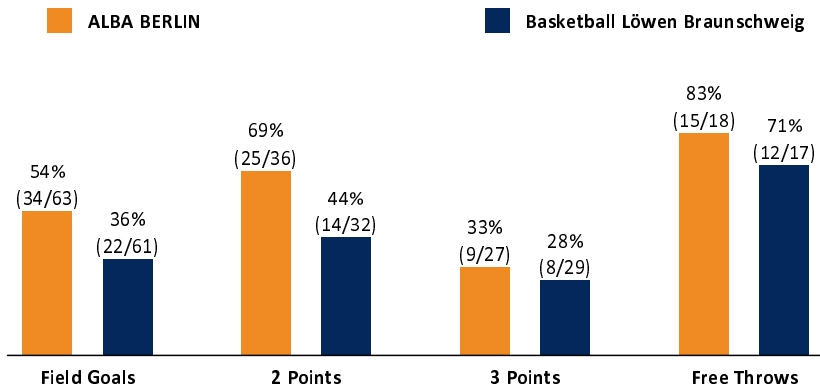

ALBA BERLIN

92 : 64

Basketball Löwen Braunschweig

Referee: LOTTERMOSER Robert
Umpires: KRÜPER Moritz / KRAUSE Tim
Commissioner: GITZLER Jörg

Berlin, Mercedes-Benz Arena Berlin (14.500 Plätze), SO 12 NOV 2023, 15:30, Game-ID: 33244
Attendance: 8.983

Scoreboard table showing Q1, Q2, Q3, Q4 scores for BER and BRA.

BER - ALBA BERLIN (Coach: GONZALEZ Israel)

Main player statistics table for ALBA BERLIN including columns for No., Name, Min, PTS, 2 Points, 3 Points, Field Goals, Free Throws, OR, DR, TR, AS, ST, TO, BS, SB, PF, FD, EFF, +/-.

BRA - Basketball Löwen Braunschweig (Coach: RAMIREZ Jesus)

Main player statistics table for Basketball Löwen Braunschweig including columns for No., Name, Min, PTS, 2 Points, 3 Points, Field Goals, Free Throws, OR, DR, TR, AS, ST, TO, BS, SB, PF, FD, EFF, +/-.

Summary table comparing BER and BRA across various statistical categories like Rebounds, Assists, Fouls, Turnovers, Steals, etc.

LEGEND
Min Minutes Played
DNP Did Not Play
PTS Points
DR Defensive Rebounds
OR Offensive Rebounds
TR Total Rebounds
AS Assists
ST Steals
TO Turnovers
BS Blocked Shots
SB Shots Blocked
EFF Efficiency = ((PTS + TR + AS + ST + BS) - ((FGA - FGM) + (FTA - FTM) + TO))
PF Fouls
FD Fouls Drawn
+/- Plus-Minus-Rating
* Starters