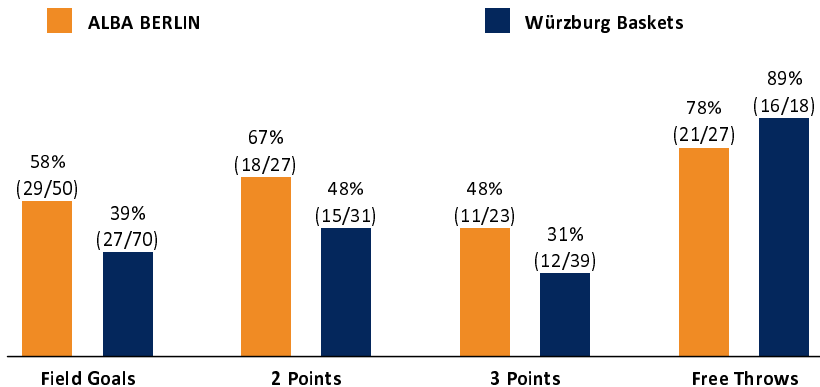

ALBA BERLIN

90 : 82

Würzburg Baskets

Referee: LOTTERMOSER Robert
Umpires: SIROWI Dennis / MÜLLER Patrick
Commissioner: GITZLER Jörg

Attendance: 8.224
Berlin, Max-Schmeling Halle Berlin (8.760 Plätze), SO 14 JAN 2024, 15:30, Game-ID: 33326

Scoreboard table showing Q1, Q2, Q3, Q4 scores for BER and WUE.

BER - ALBA BERLIN (Coach: GONZALEZ Israel)

Main player statistics table for ALBA BERLIN including columns for No., Name, Min, PTS, 2 Points, 3 Points, Field Goals, Free Throws, OR, DR, TR, AS, ST, TO, BS, SB, PF, FD, EFF, +/-.

WUE - Würzburg Baskets (Coach: FILIPOVSKI Sasa)

Main player statistics table for WÜRZBURG BASKETS including columns for No., Name, Min, PTS, 2 Points, 3 Points, Field Goals, Free Throws, OR, DR, TR, AS, ST, TO, BS, SB, PF, FD, EFF, +/-.

Summary statistics table comparing BER and WUE across various metrics like Rebounds, Assists, Fouls, Turnovers, Steals, etc.

LEGEND
Min Minutes Played
DR Defensive Rebounds
AS Assists
BS Blocked Shots
PF Fouls
+/- Plus-Minus-Rating
DNP Did Not Play
OR Offensive Rebounds
ST Steals
SB Shots Blocked
FD Fouls Drawn
* Starters
PTS Points
TR Total Rebounds
TO Turnovers
EFF Efficiency = ((PTS + TR + AS + ST + BS) - ((FGA - FGM) + (FTA - FTM) + TO))