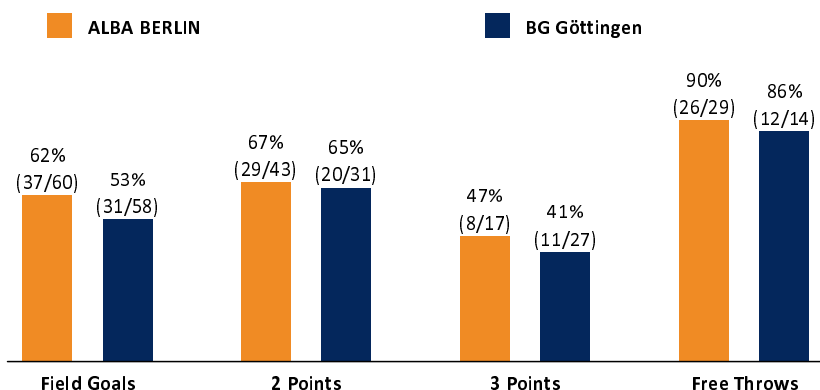

ALBA BERLIN

108 : 85

BG Göttingen

Referee: KRAUSE Oliver
Umpires: BITTNER Steve / IGLASIAS AMBROSIO Adrian
Commissioner: JANZEN Sascha

Attendance: 5.643
Berlin, Max-Schmeling Halle Berlin (8.760 Plätze), DI 13 FEB 2024, 20:00, Game-ID: 33371

Scoreboard table showing quarters Q1-Q4 for BER and GOT.

BER - ALBA BERLIN (Coach: GONZALEZ Israel)

Main player statistics table for ALBA BERLIN including columns for No., Name, Min, PTS, 2 Points, 3 Points, Field Goals, Free Throws, and various rebound/steal metrics.

GOT - BG Göttingen (Coach: FOUCART Olivier)

Main player statistics table for BG Göttingen including columns for No., Name, Min, PTS, 2 Points, 3 Points, Field Goals, Free Throws, and various rebound/steal metrics.

Summary table comparing ALBA BERLIN and BG Göttingen on various team statistics like Rebounds, Assists, Fouls, etc.

EASYCREDIT-BBL.DE
Alle offiziellen Statistiken der easyCredit BBL, Daten, Rekorde uvm. gibt es auf easyCredit-BBL.de!

Großer Sport wird Ihnen exklusiv präsentiert von der COMLINE SE. Für Wettbewerbsvorsprung mit IT Innovation: comline-se.de

LEGEND
Min Minutes Played, DR Defensive Rebounds, AS Assists, BS Blocked Shots, PF Fouls, +/- Plus-Minus-Rating
DNP Did Not Play, OR Offensive Rebounds, ST Steals, SB Shots Blocked, FD Fouls Drawn, * Starters
PTS Points, TR Total Rebounds, TO Turnovers, EFF Efficiency = ((PTS + TR + AS + ST + BS) - ((FGA - FGM) + (FTA - FTM) + TO))