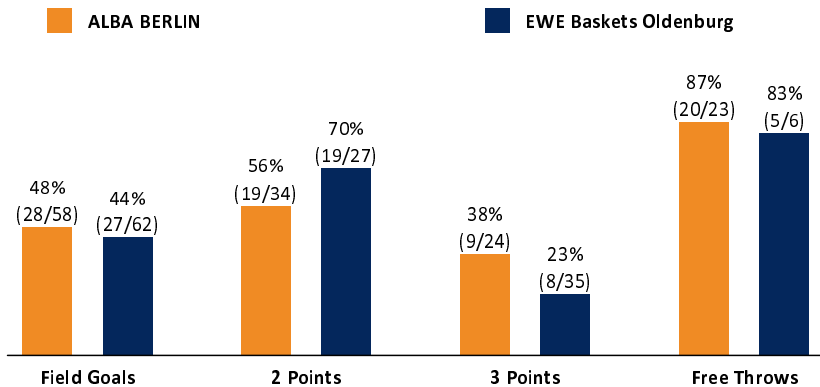

ALBA BERLIN

85 : 67 EWE Baskets Oldenburg

Referee: CICI Gentian
Umpires: THEIS Christian / KRAUSE Tim
Commissioner: MOCZULSKI Darius

Berlin, Mercedes-Benz Arena Berlin (14.500 Plätze), SO 3 MRZ 2024, 17:00, Game-ID: 33379
Attendance: 8.570

Scoreboard table showing Q1, Q2, Q3, Q4 scores for BER and OLD.

BER - ALBA BERLIN (Coach: GONZALEZ Israel)

Main player statistics table for ALBA BERLIN including columns for No., Name, Min, PTS, 2 Points, 3 Points, Field Goals, Free Throws, OR, DR, TR, AS, ST, TO, BS, SB, PF, FD, EFF, +/-.

OLD - EWE Baskets Oldenburg (Coach: CALLES Pedro)

Main player statistics table for EWE BASKETS OLDENBURG including columns for No., Name, Min, PTS, 2 Points, 3 Points, Field Goals, Free Throws, OR, DR, TR, AS, ST, TO, BS, SB, PF, FD, EFF, +/-.

Summary comparison table between BER and OLD for various statistics like Rebounds, Assists, Fouls, etc.

EASYCREDIT-BBL.DE
Alle offiziellen Statistiken der easyCredit BBL, Daten, Rekorde uvm. gibt es auf easyCredit-BBL.de!

COMLINE SE
Wettbewerbsvorsprung mit IT-Innovationen

LEGEND
Min Minutes Played, DR Defensive Rebounds, AS Assists, BS Blocked Shots, PF Fouls, +/- Plus-Minus-Rating
DNP Did Not Play, OR Offensive Rebounds, ST Steals, SB Shots Blocked, FD Fouls Drawn, * Starters
PTS Points, TR Total Rebounds, TO Turnovers, EFF Efficiency = ((PTS + TR + AS + ST + BS) - ((FGA - FGM) + (FTA - FTM) + TO))