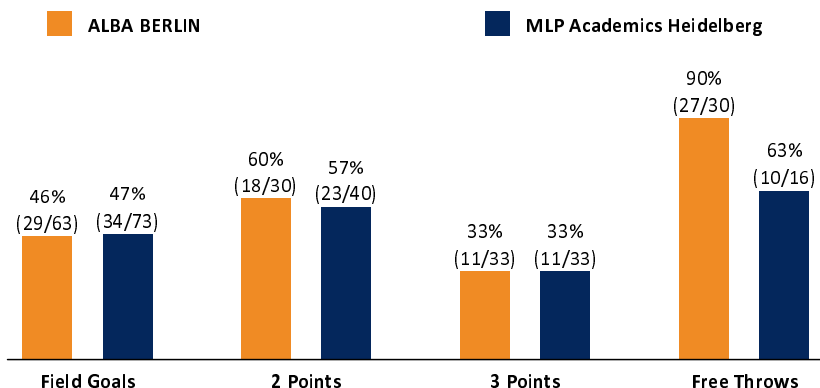

ALBA BERLIN

96 : 89 MLP Academics Heidelberg

Referee: BITTNER Steve
Umpires: HODZIC Nermin / ARIK Tamer
Commissioner: WEGNER Ronny

Attendance: 6.689
Berlin, Max-Schmeling Halle Berlin (8.760 Plätze), DI 30 APR 2024, 18:30, Game-ID: 33454

Scoreboard table showing Q1, Q2, Q3, Q4 scores for BER and HDB.

BER - ALBA BERLIN (Coach: GONZALEZ Israel)

Main player statistics table for ALBA BERLIN including columns for No., Name, Min, PTS, 2 Points, 3 Points, Field Goals, Free Throws, and various rebound/assist metrics.

HDB - MLP Academics Heidelberg (Coach: FREYER Ingo)

Main player statistics table for MLP Academics Heidelberg including columns for No., Name, Min, PTS, 2 Points, 3 Points, Field Goals, Free Throws, and various rebound/assist metrics.

Summary table comparing BER and HDB on various team statistics such as Rebounds, Assists, Fouls, Turnovers, Steals, Points in the Paint, Second Chance Points, Fast Break Points, Biggest Lead, Biggest Scoring Run, Lead Changes, and Times Tied.

LEGEND
Min Minutes Played
DNP Did Not Play
PTS Points
DR Defensive Rebounds
OR Offensive Rebounds
TR Total Rebounds
AS Assists
ST Steals
TO Turnovers
BS Blocked Shots
SB Shots Blocked
PF Fouls
FD Fouls Drawn
+/- Plus-Minus-Rating
* Starters
EFF Efficiency = ((PTS + TR + AS + ST + BS) - ((FGA - FGM) + (FTA - FTM) + TO))