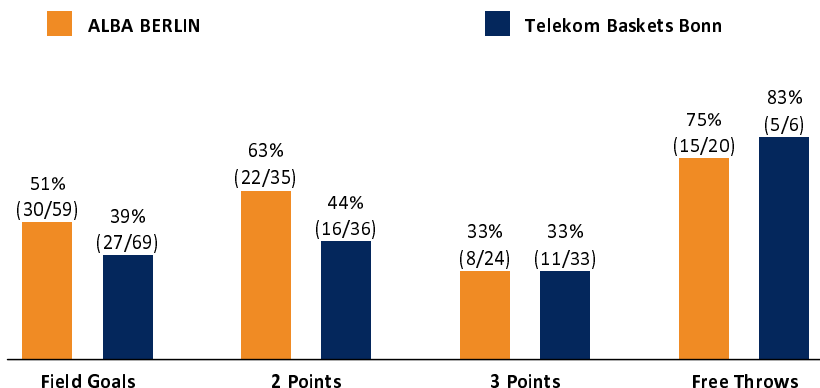

ALBA BERLIN

83 : 70

Telekom Baskets Bonn

Referee: LOTTERMOSER Robert
Umpires: STRAUBE Carsten / HACK Johannes
Commissioner: MOCZULSKI Darius

Attendance: 6.887
Berlin, Max-Schmeling Halle Berlin (8.760 Plätze), SO 19 MAI 2024, 17:00, Game-ID: 34028

Scoreboard table showing Q1, Q2, Q3, Q4 scores for BER and BON.

BER - ALBA BERLIN (Coach: GONZALEZ Israel)

Main player statistics table for ALBA BERLIN including columns for No., Name, Min, PTS, 2 Points, 3 Points, Field Goals, Free Throws, and various rebound/assist metrics.

BON - Telekom Baskets Bonn (Coach: MOORS Roel)

Main player statistics table for TELEKOM BASKETS BONN including columns for No., Name, Min, PTS, 2 Points, 3 Points, Field Goals, Free Throws, and various rebound/assist metrics.

Summary statistics table comparing BER and BON across various metrics like Rebounds, Assists, Fouls, Turnovers, Steals, Points in the Paint, Second Chance Points, Fast Break Points, Biggest Lead, Biggest Scoring Run, Lead Changes, and Times Tied.

EASYCREDIT-BBL.DE

Alle offiziellen Statistiken der easyCredit BBL, Daten, Rekorde uvm. gibt es auf easyCredit-BBL.de! Und für unterwegs: die neue offizielle Liga-App, kostenfrei für iOS und Android.

Großer Sport wird Ihnen exklusiv präsentiert von der COMLINE SE. Für Wettbewerbsvorsprung mit IT Innovation: comline-se.de

COMLINE SE Wettbewerbsvorsprung mit IT-Innovationen

LEGEND: Min Minutes Played, DR Defensive Rebounds, AS Assists, BS Blocked Shots, PF Fouls, +/- Plus-Minus-Rating, DNP Did Not Play, OR Offensive Rebounds, ST Steals, SB Shots Blocked, FD Fouls Drawn, * Starters, PTS Points, TR Total Rebounds, TO Turnovers, EFF Efficiency = ((PTS + TR + AS + ST + BS) - ((FGA - FGM) + (FTA - FTM) + TO))