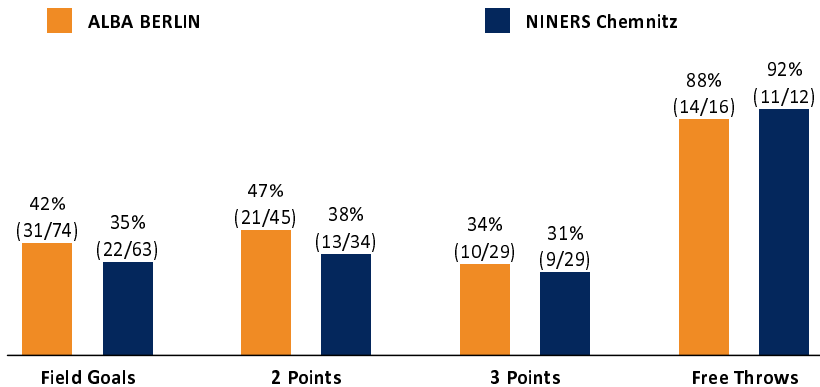

ALBA BERLIN

86 : 64

NINERS Chemnitz

Referee: LOTTERMOSER Robert
Umpires: BARTH Benjamin / ORUZGANI Zulfikar
Commissioner: HOLSTEN Ingo

Attendance: 9.000
Berlin, Max-Schmeling Halle Berlin (8.760 Plätze), FR 31 MAI 2024, 18:30, Game-ID: 34045

Scoreboard table showing quarter scores (Q1-Q4) for BER and CHE.

BER - ALBA BERLIN (Coach: GONZALEZ Israel)

Main player statistics table for ALBA BERLIN including columns for No., Name, Min, PTS, 2 Points, 3 Points, Field Goals, Free Throws, and various rebound/assist metrics.

CHE - NINERS Chemnitz (Coach: PASTORE Rodrigo)

Main player statistics table for NINERS Chemnitz including columns for No., Name, Min, PTS, 2 Points, 3 Points, Field Goals, Free Throws, and various rebound/assist metrics.

Summary table comparing BER and CHE across various statistical categories like Rebounds, Assists, Fouls, Turnovers, Steals, etc.

LEGEND
Min Minutes Played
DNP Did Not Play
PTS Points
DR Defensive Rebounds
OR Offensive Rebounds
TR Total Rebounds
AS Assists
ST Steals
TO Turnovers
BS Blocked Shots
SB Shots Blocked
EFF Efficiency = ((PTS + TR + AS + ST + BS) - ((FGA - FGM) + (FTA - FTM) + TO))
PF Fouls
FD Fouls Drawn
+/- Plus-Minus-Rating
* Starters