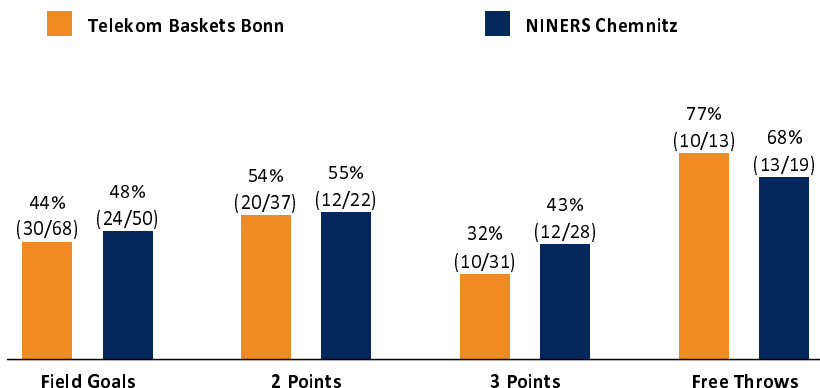

Telekom Baskets Bonn 80 : 73

NINERS Chemnitz

Referee: KOVACEVIC Nesa
Umpires: STREIT Enrico / KRAUSE Tim
Commissioner: HORN Markus

Attendance: 6.000
Bonn, Telekom Dome Bonn (6.000 Plätze), MO 26 DEZ 2022, 18:00, Game-ID: 27556

Scoreboard table showing Q1, Q2, Q3, Q4 scores for BON and CHE.

BON - Telekom Baskets Bonn (Coach: IISALO Tuomas)

Main player statistics table for Telekom Baskets Bonn including columns for No., Name, Min, PTS, 2 Points, 3 Points, Field Goals, Free Throws, and various rebound and efficiency metrics.

CHE - NINERS Chemnitz (Coach: PASTORE Rodrigo)

Main player statistics table for NINERS Chemnitz including columns for No., Name, Min, PTS, 2 Points, 3 Points, Field Goals, Free Throws, and various rebound and efficiency metrics.

Summary statistics table comparing BON and CHE across various metrics like Rebounds, Assists, Fouls, Turnovers, Steals, Points in the Paint, etc.

EASYCREDIT-BBL.DE
Alle offiziellen Statistiken der easyCredit BBL, Daten, Rekorde uvm. gibt es auf easyCredit-BBL.de! Und für unterwegs: die neue offizielle Liga-App, kostenfrei für iOS und Android.

MAGENTASPORT.DE
Keinen Korb mehr verpassen - Alle Spiele der easyCredit Basketball Bundesliga und des MagentaSport BBL Pokals live auf MagentaSport.de

LEGEND
Min Minutes Played, DR Defensive Rebounds, AS Assists, BS Blocked Shots, PF Fouls, +/- Plus-Minus-Rating
DNP Did Not Play, OR Offensive Rebounds, ST Steals, SB Shots Blocked, FD Fouls Drawn, * Starters
PTS Points, TR Total Rebounds, TO Turnovers, EFF Efficiency = ((PTS + TR + AS + ST + BS) - ((FGA - FGM) + (FTA - FTM) + TO))