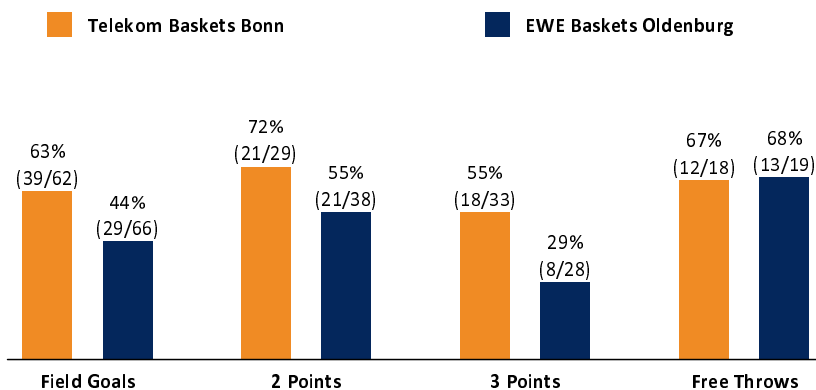

OLD - EWE Baskets Oldenburg (Coach: CALLES Pedro)

No.	Name	Min	PTS	2 Points	3 Points	Field Goals	Free Throws	OR	DR	TR	AS	ST	TO	BS	SB	PF	FD	EFF	+/-	
3	DILEO Maximilian	DNP																		
*4	RUSSELL DeWayne	32:51	13	3/6 (50%)	2/7 (29%)	5/13 (38%)	1/2 (50%)				7		7			1	4	4	-26	
*5	DRECHSEL Trey	25:26	12	0/3 (0%)	4/6 (67%)	4/9 (44%)		2	3	5	1	1				3	3	14	-7	
7	HEMSCHMEIER Fritz	3:48	0										1			1		-1	-5	
15	KLASSEN Owen	19:40	10	4/5 (80%)	0/1 (0%)	4/6 (67%)	2/6 (33%)	2	2	4	2	1	1	1		5	4	11	-4	
*17	AGBAKOKO Norris	11:01	3	1/3 (33%)		1/3 (33%)	1/2 (50%)	2	1	3			1			4	2	2	-2	
*21	LEISSNER Tanner	29:33	11	3/3 (100%)	1/3 (33%)	4/6 (67%)	2/2 (100%)	3	2	5	2					2	5	16	-21	
22	HOLYFIELD T.J.	16:32	0	0/2 (0%)	0/2 (0%)	0/4 (0%)		1	4	5		1				3		2	-26	
*31	TEAGUE MaCio	31:51	17	7/10 (70%)	0/5 (0%)	7/15 (47%)	3/3 (100%)	1	5	6	3	1	1			1	2	18	-24	
35	PIJANIC Alen	29:18	13	3/6 (50%)	1/4 (25%)	4/10 (40%)	4/4 (100%)	1	2	3							2	10	-30	
Team / Coach								2	1	3							3			
Totals			200:00	79	21/38 (55%)	8/28 (29%)	29/66 (44%)	13/19 (68%)	14	20	34	15	4	11	1		20	22	79	-29

BON	OLD
6 / 21 / 27	14 / 20 / 34
23	15
22	20
20	22
7	11
10	4
26	22
7	12
5	1
31 (100:69)	6 (8:14)
15-0 (56:39)	7-0 (19:23)
Lead Changes: 3	
Times Tied: 2	

EASYCREDIT-BBL.DE

Alle offiziellen Statistiken der easyCredit BBL, Daten, Rekorde uvm. gibt es auf easyCredit-BBL.de! Und für unterwegs: die neue offizielle Liga-App, kostenfrei für iOS und Android.

MAGENTASPORT.DE

Keinen Korb mehr verpassen - Alle Spiele der easyCredit Basketball Bundesliga und des MagentaSport BBL Pokals live auf MagentaSport.de

LEGEND
Min Minutes Played   DR Defensive Rebounds   AS Assists   BS Blocked Shots   PF Fouls   +/- Plus-Minus-Rating
DNP Did Not Play   OR Offensive Rebounds   ST Steals   SB Shots Blocked   FD Fouls Drawn   * Starters
PTS Points   TR Total Rebounds   TO Turnovers   EFF Efficiency = ((PTS + TR + AS + ST + BS) - ((FGA - FGM) + (FTA - FTM) + TO))