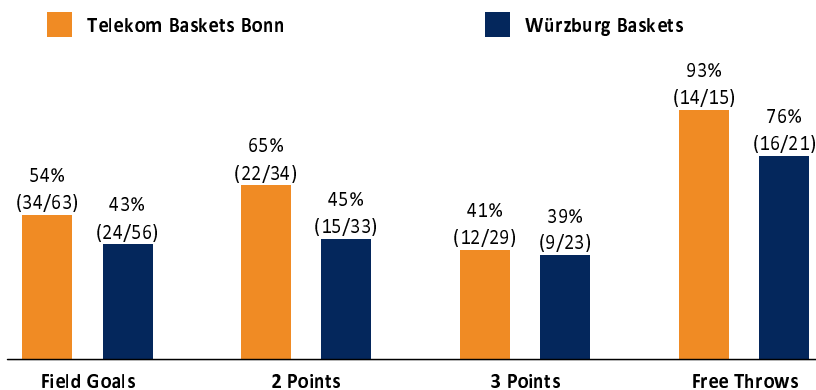

Telekom Baskets Bonn

94 : 73

Würzburg Baskets

Referee: MADINGER Christof
Umpires: ARIK Tamer / KRAUSE Tim
Commissioner: HORN Markus

Attendance: 6.000
Bonn, Telekom Dome Bonn (6.000 Plätze), SA 11 MRZ 2023, 20:30, Game-ID: 27670

Scoreboard table showing Q1, Q2, Q3, Q4 scores for BON and WUE.

BON - Telekom Baskets Bonn (Coach: IISALO Tuomas)

Main player statistics table for Telekom Baskets Bonn including columns for No., Name, Min, PTS, 2 Points, 3 Points, Field Goals, Free Throws, OR, DR, TR, AS, ST, TO, BS, SB, PF, FD, EFF, +/-.

WUE - Würzburg Baskets (Coach: FILIPOVSKI Sasa)

Main player statistics table for Würzburg Baskets including columns for No., Name, Min, PTS, 2 Points, 3 Points, Field Goals, Free Throws, OR, DR, TR, AS, ST, TO, BS, SB, PF, FD, EFF, +/-.

Summary statistics table comparing BON and WUE across various categories like Rebounds, Assists, Fouls, etc.

EASYCREDIT-BBL.DE

Alle offiziellen Statistiken der easyCredit BBL, Daten, Rekorde uvm. gibt es auf easyCredit-BBL.de! Und für unterwegs: die neue offizielle Liga-App, kostenfrei für iOS und Android.

MAGENTASPORT.DE

Keinen Korb mehr verpassen - Alle Spiele der easyCredit Basketball Bundesliga und des MagentaSport BBL Pokals live auf MagentaSport.de

LEGEND
Min Minutes Played
DNP Did Not Play
PTS Points
DR Defensive Rebounds
OR Offensive Rebounds
TR Total Rebounds
AS Assists
ST Steals
TO Turnovers
BS Blocked Shots
SB Shots Blocked
EFF Efficiency = ((PTS + TR + AS + ST + BS) - ((FGA - FGM) + (FTA - FTM) + TO))
PF Fouls
FD Fouls Drawn
+/- Plus-Minus-Rating
* Starters