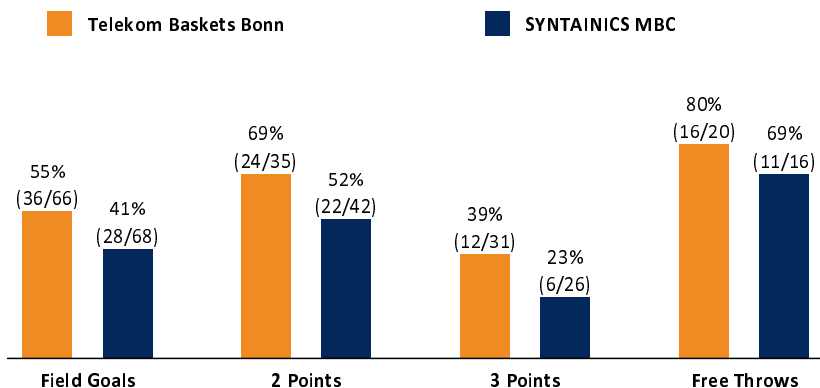

MBC - SYNTAINICS MBC (Coach: KRUNIC Predrag)

No.	Name	Min	PTS	2 Points	3 Points	Field Goals	Free Throws	OR	DR	TR	AS	ST	TO	BS	SB	PF	FD	EFF	+/-
*4	BIRCEVIC Stefan	22:14	11	1/1 (100%)	2/6 (33%)	3/7 (43%)	3/4 (75%)	2	3	5		1	1	1		4	3	12	-14
*8	BREUNIG Martin	22:08	9	4/8 (50%)		4/8 (50%)	1/2 (50%)	4	3	7	1		1			1	3	11	-22
*11	MUSHIDI Kostja	13:00	0	0/2 (0%)	0/1 (0%)	0/3 (0%)			1	1	1		1			3	1	-2	-9
15	JELKS Stephon	17:46	2	1/1 (100%)	0/3 (0%)	1/4 (25%)			3	3	2		1			2		3	-13
*20	BALDWIN Diante	27:41	9	3/8 (38%)	0/2 (0%)	3/10 (30%)	3/5 (60%)	2		2	4		1			2	3	5	-22
*22	STOVE Johnathan	23:13	7	3/6 (50%)	0/4 (0%)	3/10 (30%)	1/2 (50%)		3	3	1		3			2	4	0	-20
23	CALLISON Charles	21:32	10	2/4 (50%)	2/6 (33%)	4/10 (40%)			1	1	3					1	2	8	-7
25	NDOW Chris-Ebou	25:29	7	2/2 (100%)	0/1 (0%)	2/3 (67%)	3/3 (100%)	2	4	6	3	1	1			1	2	15	-22
31	WARNER Hendrik	1:56	0					1	1	2								2	3
54	BRYANT John	15:52	15	6/9 (67%)	1/2 (50%)	7/11 (64%)		1	2	3	2		2			2	2	14	-8
55	HOUNNOU Ralph	9:09	3	0/1 (0%)	1/1 (100%)	1/2 (50%)			1	1				1		1		4	-1
Team / Coach								3		3		2					1		
Totals		200:00	73	22/42 (52%)	6/26 (23%)	28/68 (41%)	11/16 (69%)	15	22	37	17	2	13	2		19	20	73	-27

BON	MBC
10 / 23 / 33	15 / 22 / 37
27	17
20	19
18	20
7	13
5	2
38	38
13	13
4	5
33 (96:63)	2 (1:3)
13-0 (51:34)	5-0 (74:56)
	Lead Changes: 1
	Times Tied: 3

LEGEND
Min Minutes Played   DR Defensive Rebounds   AS Assists   BS Blocked Shots   PF Fouls   +/- Plus-Minus-Rating
DNP Did Not Play   OR Offensive Rebounds   ST Steals   SB Shots Blocked   FD Fouls Drawn   * Starters
PTS Points   TR Total Rebounds   TO Turnovers   EFF Efficiency = ((PTS + TR + AS + ST + BS) - ((FGA - FGM) + (FTA - FTM) + TO))