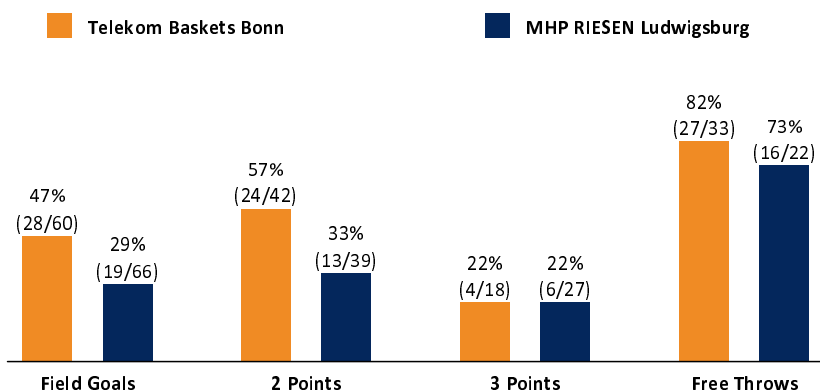

LUD - MHP RIESEN Ludwigsburg (Coach: KING Josh)

No.	Name	Min	PTS	2 Points	3 Points	Field Goals	Free Throws	OR	DR	TR	AS	ST	TO	BS	SB	PF	FD	EFF	+/-
0	HAMMOND Deion	DNP																	
1	BÄHRE Jonathan	20:55	0		0/2 (0%)	0/2 (0%)			4	4	2		2			2		2	-14
2	PATRICK Jacob	16:50	5	0/6 (0%)	1/2 (50%)	1/8 (13%)	2/2 (100%)		1	1						3	1	-1	-20
3	GRAVES Jayvon	12:36	3	1/4 (25%)	0/2 (0%)	1/6 (17%)	1/2 (50%)	1	2	3			1		2	2	1	-1	-8
*5	ROBERSON Jeff	8:52	0	0/2 (0%)		0/2 (0%)							1			3		-3	-5
6	PATRICK Johannes	14:31	5	1/3 (33%)	0/2 (0%)	1/5 (20%)	3/4 (75%)	1	2	3		1				3	4	4	-10
*7	BUIE Desure	22:44	14	3/4 (75%)	2/3 (67%)	5/7 (71%)	2/2 (100%)		2	2	4		3			3	3	15	-15
8	LEWIS Jaren	16:43	4	1/6 (17%)	0/4 (0%)	1/10 (10%)	2/2 (100%)	4	2	6	1					2	1	2	-21
*11	MELSON Silas	33:34	13	2/5 (40%)	3/10 (30%)	5/15 (33%)	0/2 (0%)	1	2	3	1		2			2	3	3	-14
*13	POLAS BARTOLO Yorman	19:34	6	2/3 (67%)	0/1 (0%)	2/4 (50%)	2/2 (100%)	2	2	4	2						3	10	-5
21	PLETA Dominykas	16:30	4	0/1 (0%)		0/1 (0%)	4/6 (67%)		5	5						3	4	6	-15
*27	EDIGIN Eddy	17:11	6	3/5 (60%)	0/1 (0%)	3/6 (50%)		1	4	5	1		1	1		3	3	9	-8
Team / Coach								1	1	2			1				1		
Totals		200:00	60	13/39 (33%)	6/27 (22%)	19/66 (29%)	16/22 (73%)	16	22	38	11	1	11	1	2	26	23	47	-27

BON	LUD
11 / 34 / 45	16 / 22 / 38
25	Assists
24	Fouls
25	Fouls Drawn
7	Turnovers
4	Steals
34	Points in the Paint
17	Second Chance Points
6	Fast Break Points
29 (87:58)	Biggest Lead
8-0 (56:44)	Biggest Scoring Run
	Lead Changes: 3
	Times Tied: 5

LEGEND
Min Minutes Played   DR Defensive Rebounds   AS Assists   BS Blocked Shots   PF Fouls   +/- Plus-Minus-Rating
DNP Did Not Play   OR Offensive Rebounds   ST Steals   SB Shots Blocked   FD Fouls Drawn   * Starters
PTS Points   TR Total Rebounds   TO Turnovers   EFF Efficiency = ((PTS + TR + AS + ST + BS) - ((FGA - FGM) + (FTA - FTM) + TO))