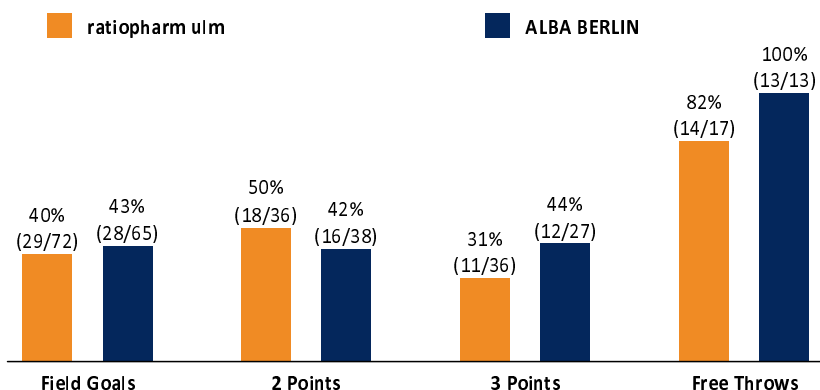

ratiopharm ulm

83 : 81

ALBA BERLIN

Referee: PANTHER Anne
Umpires: REITER Moritz / BARTH Benjamin
Commissioner: WEICHERT Horst

Attendance: 6.000
Neu-Ulm, ratiopharm arena Ulm (6.000 Plätze), MI 24 MAI 2023, 20:30, Game-ID: 30753

Scoreboard table showing Q1, Q2, Q3, Q4 scores for ULM and BER.

ULM - ratiopharm ulm (Coach: GAVEL Anton)

Main player statistics table for ULM, including columns for No., Name, Min, PTS, 2 Points, 3 Points, Field Goals, Free Throws, and various advanced stats.

BER - ALBA BERLIN (Coach: GONZALEZ Israel)

Main player statistics table for BER, including columns for No., Name, Min, PTS, 2 Points, 3 Points, Field Goals, Free Throws, and various advanced stats.

Summary table comparing ULM and BER across various categories like Rebounds, Assists, Fouls, Turnovers, Steals, Points in the Paint, Second Chance Points, Fast Break Points, Biggest Lead, Biggest Scoring Run, Lead Changes, and Times Tied.

EASYCREDIT-BBL.DE

Alle offiziellen Statistiken der easyCredit BBL, Daten, Rekorde uvm. gibt es auf easyCredit-BBL.de! Und für unterwegs: die neue offizielle Liga-App, kostenfrei für iOS und Android.

MAGENTASPORT.DE

Keinen Korb mehr verpassen - Alle Spiele der easyCredit Basketball Bundesliga und des MagentaSport BBL Pokals live auf MagentaSport.de

LEGEND
Min Minutes Played
DNP Did Not Play
PTS Points
DR Defensive Rebounds
OR Offensive Rebounds
TR Total Rebounds
AS Assists
ST Steals
TO Turnovers
BS Blocked Shots
SB Shots Blocked
EFF Efficiency = ((PTS + TR + AS + ST + BS) - ((FGA - FGM) + (FTA - FTM) + TO))
PF Fouls
FD Fouls Drawn
+/- Plus-Minus-Rating
* Starters