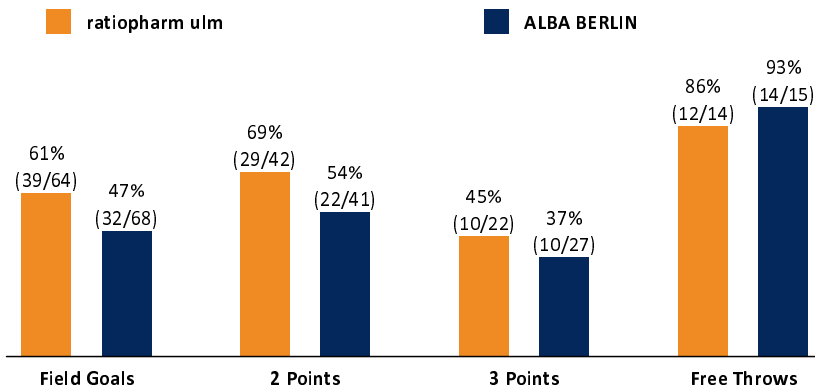

BER - ALBA BERLIN (Coach: GONZALEZ Israel)

No.	Name	Min	PTS	2 Points	3 Points	Field Goals	Free Throws	OR	DR	TR	AS	ST	TO	BS	SB	PF	FD	EFF	+/-
*0	BROWN Sterling	24:01	12	6/6 (100%)	0/1 (0%)	6/7 (86%)		1	4	5	1	1	2			4	2	16	-7
3	SPAGNOLO Matteo	21:41	6	3/8 (38%)	0/2 (0%)	3/10 (30%)		1	1	2	3		1			1		3	-10
6	DELOW Malte	16:04	6		2/4 (50%)	2/4 (50%)			1	1	1	1	1			1		6	-5
9	MATTISSECK Jonas	14:22	12		4/5 (80%)	4/5 (80%)							1			1	1	10	-5
*11	THOMAS Matt	25:03	16	4/4 (100%)	2/6 (33%)	6/10 (60%)	2/2 (100%)		3	3			2				2	13	-9
16	NIKIC Kresimir	11:35	5	2/5 (40%)		2/5 (40%)	1/1 (100%)	1	1	2	1	1					1	6	-1
*18	SAMAR Ziga	18:49	3	0/2 (0%)	1/1 (100%)	1/3 (33%)					4		4			5	1	1	0
*19	OLINDE Louis	24:41	9	2/4 (50%)	1/2 (50%)	3/6 (50%)	2/2 (100%)	1	3	4	2	2	1			1	2	13	-5
*32	THIEMANN Johannes	26:10	19	5/10 (50%)	0/5 (0%)	5/15 (33%)	9/10 (90%)	2	4	6	3	1	3			2	6	15	-6
34	BEAN Justin	17:34	0	0/2 (0%)	0/1 (0%)	0/3 (0%)		1	4	5	1		1	1		1		3	-12
Team / Coach								3	2	5			1						4
Totals		200:00	88	22/41 (54%)	10/27 (37%)	32/68 (47%)	14/15 (93%)	10	23	33	16	6	17	1		16	15	90	-12

ULM	BER
3 / 25 / 28	10 / 23 / 33
20	16
16	16
16	15
11	17
10	6
54	36
6	15
10	13
15 (99:84)	11 (25:36)
11-0 (68:66)	8-0 (17:27)
Lead Changes: 5	
Times Tied: 7	

LEGEND

Min Minutes Played   DR Defensive Rebounds   AS Assists   BS Blocked Shots   PF Fouls   +/- Plus-Minus-Rating
DNP Did Not Play   OR Offensive Rebounds   ST Steals   SB Shots Blocked   FD Fouls Drawn   * Starters
PTS Points   TR Total Rebounds   TO Turnovers   EFF Efficiency = ((PTS + TR + AS + ST + BS) - ((FGA - FGM) + (FTA - FTM) + TO))