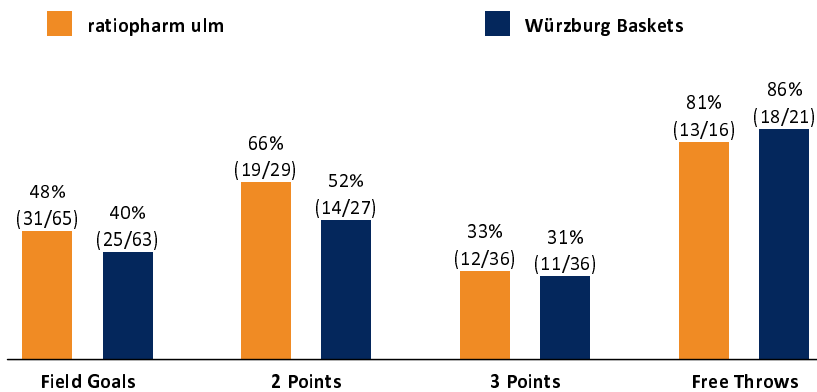

ratiopharm ulm

87 : 79

Würzburg Baskets

Referee: FRITZ Clemens
Umpires: ARIK Tamer / ROTTER Nicolas
Commissioner: BENDER Ute

Attendance: 6.000
Neu-Ulm, ratiopharm arena Ulm (6.000 Plätze), SA 23 MRZ 2024, 18:30, Game-ID: 33401

Scoreboard table showing Q1, Q2, Q3, Q4 scores for ULM and WUE.

ULM - ratiopharm ulm (Coach: GAVEL Anton)

Main player statistics table for ULM, including columns for No., Name, Min, PTS, 2 Points, 3 Points, Field Goals, Free Throws, and various rebound and efficiency metrics.

WUE - Würzburg Baskets (Coach: FILIPOVSKI Sasa)

Main player statistics table for WUE, including columns for No., Name, Min, PTS, 2 Points, 3 Points, Field Goals, Free Throws, and various rebound and efficiency metrics.

Summary table comparing ULM and WUE on various metrics like Rebounds, Assists, Fouls, Turnovers, Steals, Points in the Paint, etc.

LEGEND
Min Minutes Played
DR Defensive Rebounds
AS Assists
BS Blocked Shots
PF Fouls
+/- Plus-Minus-Rating
DNP Did Not Play
OR Offensive Rebounds
ST Steals
SB Shots Blocked
FD Fouls Drawn
* Starters
PTS Points
TR Total Rebounds
TO Turnovers
EFF Efficiency = ((PTS + TR + AS + ST + BS) - ((FGA - FGM) + (FTA - FTM) + TO))