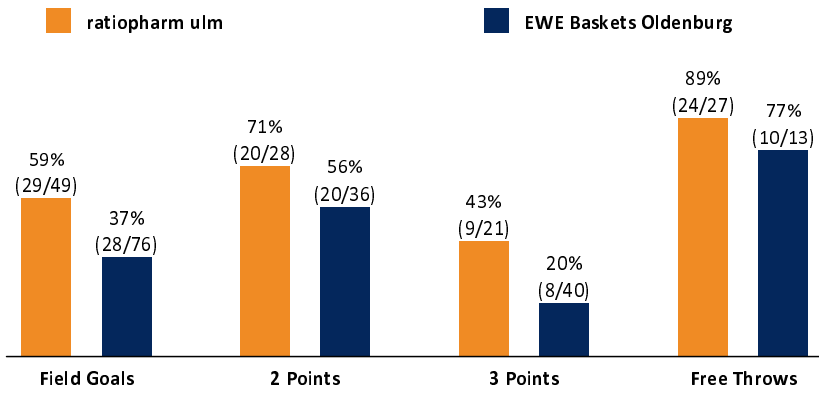

ratiopharm ulm

91 : 74

EWE Baskets Oldenburg

Referee: REITER Moritz
Umpires: MUTAPCIC Armin / FINGERLING Stefan
Commissioner: WEICHERT Horst

Attendance: 6.000
Neu-Ulm, ratiopharm arena Ulm (6.000 Plätze), DO 9 MAI 2024, 15:30, Game-ID: 33475

Scoreboard table showing quarters Q1-Q4 for ULM and OLD.

ULM - ratiopharm ulm (Coach: GAVEL Anton)

Main player statistics table for ULM including columns for No., Name, Min, PTS, 2 Points, 3 Points, Field Goals, Free Throws, and various rebound/steal metrics.

Summary table comparing ULM and OLD on various metrics like Rebounds, Assists, Fouls, Turnovers, Steals, Points in the Paint, etc.

LEGEND
Min Minutes Played
DNP Did Not Play
PTS Points
DR Defensive Rebounds
OR Offensive Rebounds
TR Total Rebounds
AS Assists
ST Steals
TO Turnovers
BS Blocked Shots
SB Shots Blocked
EFF Efficiency = ((PTS + TR + AS + ST + BS) - ((FGA - FGM) + (FTA - FTM) + TO))
PF Fouls
FD Fouls Drawn
+/- Plus-Minus-Rating
\* Starters