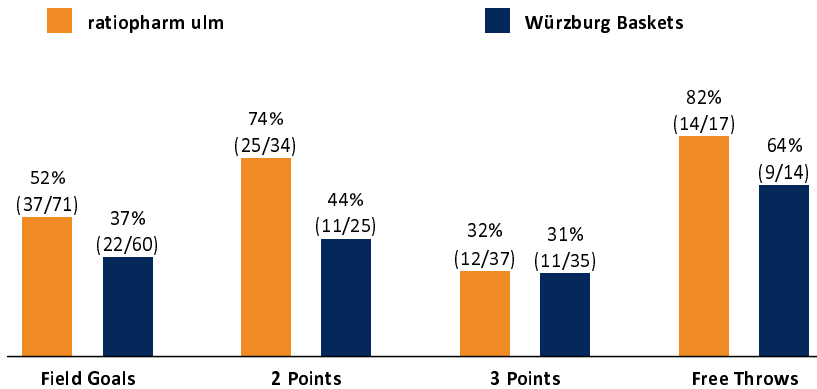

ratiopharm ulm

100 : 64

Würzburg Baskets

Referee: PANTHER Anne
Umpires: FRITZ Clemens / THEIS Christian
Commissioner: KINDERVATER Max

Attendance: 6.000
Neu-Ulm, ratiopharm arena Ulm (6.000 Plätze), MO 20 MAI 2024, 19:00, Game-ID: 34031

Scoreboard table showing Q1, Q2, Q3, Q4 scores for ULM and WUE.

ULM - ratiopharm ulm (Coach: GAVEL Anton)

Main player statistics table for ULM, including columns for No., Name, Min, PTS, 2 Points, 3 Points, Field Goals, Free Throws, OR, DR, TR, AS, ST, TO, BS, SB, PF, FD, EFF, +/-.

WUE - Würzburg Baskets (Coach: FILIPOVSKI Sasa)

Main player statistics table for WUE, including columns for No., Name, Min, PTS, 2 Points, 3 Points, Field Goals, Free Throws, OR, DR, TR, AS, ST, TO, BS, SB, PF, FD, EFF, +/-.

Summary statistics table comparing ULM and WUE across various metrics like Rebounds, Assists, Fouls, etc.

LEGEND
Min Minutes Played
DNP Did Not Play
PTS Points
DR Defensive Rebounds
OR Offensive Rebounds
TR Total Rebounds
AS Assists
ST Steals
TO Turnovers
BS Blocked Shots
SB Shots Blocked
PF Fouls
FD Fouls Drawn
+/- Plus-Minus-Rating
* Starters
EFF Efficiency = ((PTS + TR + AS + ST + BS) - ((FGA - FGM) + (FTA - FTM) + TO))