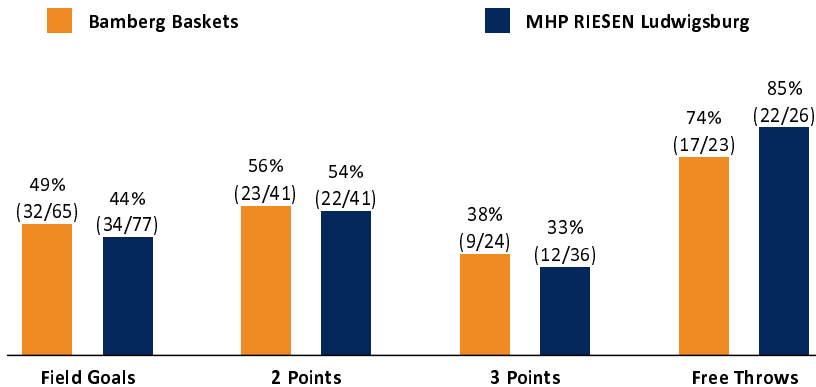

Bamberg Baskets

90 : 102 MHP RIESEN Ludwigsburg

Referee: CICI Gentian
Umpires: KRAUSE Oliver / REY Danjana
Commissioner: GINTSCHEL Winfried

Attendance: 5.011
Bamberg, Brose Arena Bamberg (6.150 Plätze), SO 12 NOV 2023, 15:30, Game-ID: 33243

Scoreboard table showing Q1, Q2, Q3, Q4 scores for BAM and LUD.

BAM - Bamberg Baskets (Coach: AMIEL Oren)

Main player statistics table for Bamberg Baskets including columns for No., Name, Min, PTS, 2 Points, 3 Points, Field Goals, Free Throws, and various rebound/assist metrics.

LUD - MHP RIESEN Ludwigsburg (Coach: KING Josh)

Main player statistics table for MHP RIESEN Ludwigsburg including columns for No., Name, Min, PTS, 2 Points, 3 Points, Field Goals, Free Throws, and various rebound/assist metrics.

Summary table comparing Bamberg Baskets (BAM) and MHP RIESEN Ludwigsburg (LUD) on various team statistics like Rebounds, Assists, Fouls, etc.

LEGEND
Min Minutes Played
DNP Did Not Play
PTS Points
DR Defensive Rebounds
OR Offensive Rebounds
TR Total Rebounds
AS Assists
ST Steals
TO Turnovers
BS Blocked Shots
SB Shots Blocked
EFF Efficiency = ((PTS + TR + AS + ST + BS) - ((FGA - FGM) + (FTA - FTM) + TO))
PF Fouls
FD Fouls Drawn
+/- Plus-Minus-Rating
* Starters