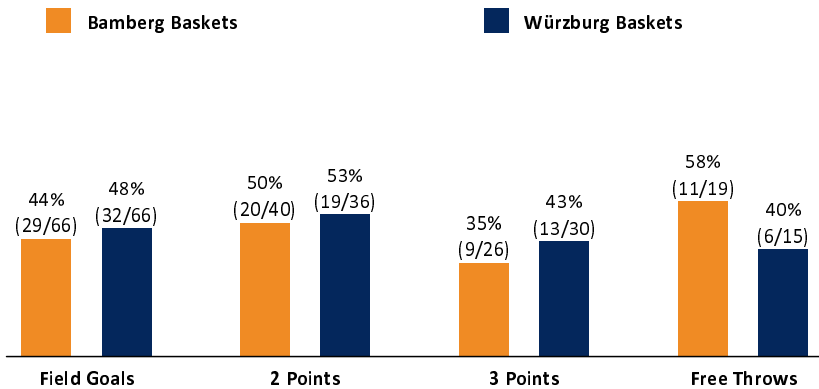

Bamberg Baskets

78 : 83

Würzburg Baskets

Referee: PANTHER Anne
Umpires: KATTUR Radeesh / KRAUSE Tim
Commissioner: BENDER Ute

Attendance: 5.700
Bamberg, Brose Arena Bamberg (6.150 Plätze), MI 27 DEZ 2023, 20:00, Game-ID: 33298

Summary table comparing Bamberg and Würzburg on metrics like Rebounds, Assists, Fouls, Turnovers, Steals, Points in the Paint, Second Chance Points, Fast Break Points, Biggest Lead, Biggest Scoring Run, and Lead Changes.