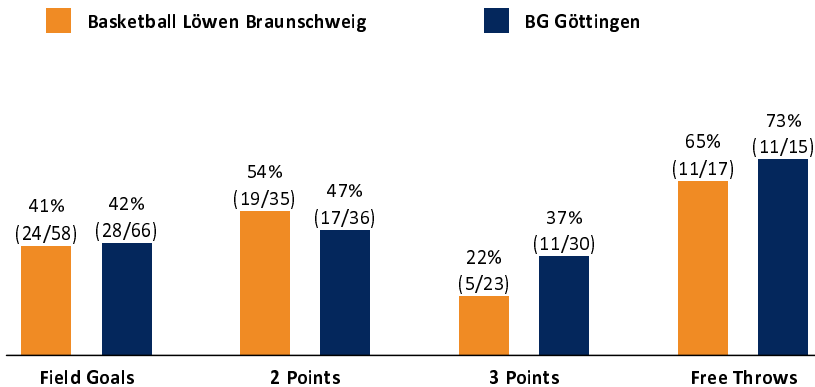

GOT - BG Göttingen (Coach: MOORS Roel)

No.	Name	Min	PTS	2 Points	3 Points	Field Goals	Free Throws	OR	DR	TR	AS	ST	TO	BS	SB	PF	FD	EFF	+/-	
0	HAMMONDS Rayshaun	9:16	6	3/7 (43%)	0/1 (0%)	3/8 (38%)		2	3	5		1		1	1	4		8	6	
*3	FREY Harald	27:36	26	6/10 (60%)	3/8 (38%)	9/18 (50%)	5/6 (83%)	2		2	2	2	1			3	6	21	6	
4	CRANDALL Geno	29:23	6	2/5 (40%)	0/1 (0%)	2/6 (33%)	2/3 (67%)	1	3	4	5	3	3	1		3	3	11	10	
8	HEMSCHEMEIER Peter	DNP																		
*13	SMITH Mark	33:29	13	2/6 (33%)	2/8 (25%)	4/14 (29%)	3/4 (75%)	2	4	6	4	1	1			4	5	12	15	
14	ANI Jesse Chidera	DNP																		
*17	MÖNNINGHOFF Mathis	33:35	8	1/1 (100%)	2/4 (50%)	3/5 (60%)		1	4	5	1					1		12	17	
*19	PAPE Till	27:52	6	3/6 (50%)		3/6 (50%)		2	1	3	1		3		1	2		4	13	
*20	BESS Javon	33:57	13	0/1 (0%)	4/8 (50%)	4/9 (44%)	1/2 (50%)		6	6	1	1				1	2	15	7	
32	GIOTIS Marios	0:25	0															0	-3	
33	BESSELINK Max	4:27	0													3		0	-1	
Team / Coach									2	3	5							4		
Totals			200:00	78	17/36 (47%)	11/30 (37%)	28/66 (42%)	11/15 (73%)	12	24	36	14	8	9	2	2	20	17	87	14

BRA		GOT
13 / 26 / 39	Rebounds OR/DR/TR	12 / 24 / 36
14	Assists	14
17	Fouls	20
20	Fouls Drawn	17
17	Turnovers	9
5	Steals	8
32	Points in the Paint	28
18	Second Chance Points	7
9	Fast Break Points	4
1 (6:5)	Biggest Lead	17 (51:68)
8-0 (37:41)	Biggest Scoring Run	8-0 (49:64)
	Lead Changes:	2
	Times Tied:	1

EASYCREDIT-BBL.DE

Alle offiziellen Statistiken der easyCredit BBL, Daten, Rekorde uvm. gibt es auf easyCredit-BBL.de! Und für unterwegs: die neue offizielle Liga-App, kostenfrei für iOS und Android.

MAGENTASPORT.DE

Keinen Korb mehr verpassen - Alle Spiele der easyCredit Basketball Bundesliga und des MagentaSport BBL Pokals live auf MagentaSport.de

LEGEND
Min Minutes Played   DR Defensive Rebounds   AS Assists   BS Blocked Shots   PF Fouls   +/- Plus-Minus-Rating
DNP Did Not Play   OR Offensive Rebounds   ST Steals   SB Shots Blocked   FD Fouls Drawn   * Starters
PTS Points   TR Total Rebounds   TO Turnovers   EFF Efficiency = ((PTS + TR + AS + ST + BS) - ((FGA - FGM) + (FTA - FTM) + TO))