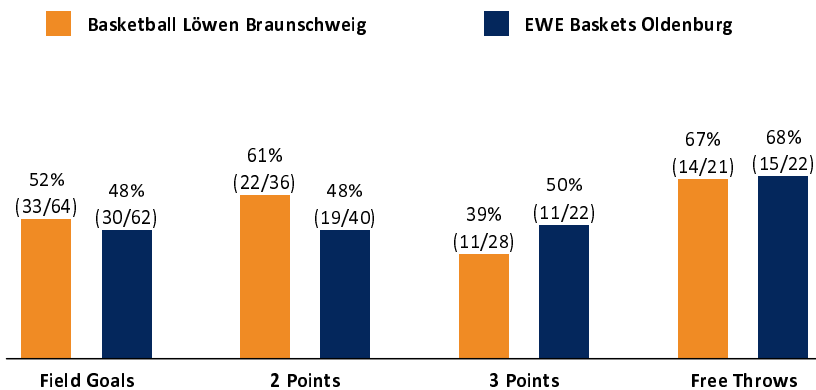

**Basketball Löwen
Braunschweig**

91 : 86 EWE Baskets Oldenburg

Referee: CICI Gentian
Umpires: KRAUSE Oliver / IGLESIAS AMBROSIO Adrian
Commissioner: EICHHORN Christian

Attendance: 6.205
 Braunschweig, Volkswagen Halle Braunschweig (6.500 Plätze), FR 29 SEP 2023, 18:30, Game-ID: 32771

	Q1		Q2		Q3		Q4	
BRA	28	28	18	46	32	78	13	91
OLD	27	27	24	51	16	67	19	86

BRA - Basketball Löwen Braunschweig (Coach: RAMIREZ Jesus)

No.	Name	Min	PTS	2 Points	3 Points	Field Goals	Free Throws	OR	DR	TR	AS	ST	TO	BS	SB	PF	FD	EFF	+/-
*1	CROCKETT JR. TJ	30:09	24	7/10 (70%)	3/10 (30%)	10/20 (50%)	1/2 (50%)	1	4	5	4		2	1		3	4	21	12
*3	TISCHLER Nicholas	19:41	3	0/1 (0%)	1/3 (33%)	1/4 (25%)		1	2	3	2	3				4	2	8	-7
4	AYDINOGLU Gian	DNP																	
6	ZYLKA Ferdinand	3:50	0	0/1 (0%)		0/1 (0%)										3		-1	-7
*8	BANGO Jilson	22:37	9	4/7 (57%)		4/7 (57%)	1/2 (50%)	3	3	6		1	1	1		2	3	12	3
10	FRU Sananda	13:08	3	1/1 (100%)	0/1 (0%)	1/2 (50%)	1/2 (50%)	1	2	3	3		1			2	1	6	8
13	TISCHLER Brandon	21:19	11	5/6 (83%)	0/3 (0%)	5/9 (56%)	1/3 (33%)	1	4	5	2	2	3	1		2	4	12	19
*14	RORIE Ahmaad	31:25	17	1/3 (33%)	4/6 (67%)	5/9 (56%)	3/4 (75%)	4	4	8	2	1	1		1	1	3	25	0
*15	PETERKA Martin	26:32	12	1/1 (100%)	3/5 (60%)	4/6 (67%)	1/1 (100%)		2	2						2		12	-4
31	NJIE Barra	13:56	9	2/4 (50%)		2/4 (50%)	5/6 (83%)	1	1	2	1	1	3			1	5	7	-1
43	SYLLA Amar	17:23	3	1/2 (50%)		1/2 (50%)	1/1 (100%)	1	1	2			1		1	2	1	3	2
Team / Coach									1	1			1						0
Totals		200:00	91	22/36 (61%)	11/28 (39%)	33/64 (52%)	14/21 (67%)	9	24	33	20	9	13	3	2	22	23	105	5

BRA	OLD
9 / 24 / 33	10 / 22 / 32
20	20
22	24
23	22
13	15
9	7
36	38
4	10
7	2
15 (82:67)	7 (43:50)
10-0 (82:67)	6-0 (43:50)
Lead Changes: 12	
Times Tied: 9	

LEGEND
 Min Minutes Played DR Defensive Rebounds AS Assists BS Blocked Shots PF Fouls +/- Plus-Minus-Rating
 DNP Did Not Play OR Offensive Rebounds ST Steals SB Shots Blocked FD Fouls Drawn * Starters
 PTS Points TR Total Rebounds TO Turnovers EFF Efficiency = ((PTS + TR + AS + ST + BS) - ((FGA - FGM) + (FTA - FTM) + TO))