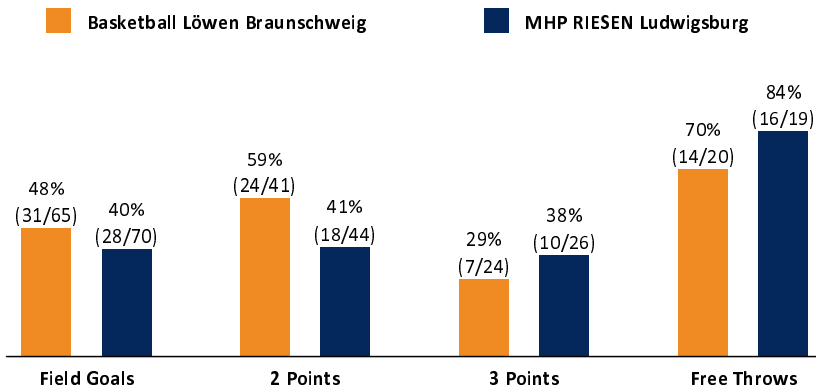

LUD - MHP RIESEN Ludwigsburg (Coach: KING Josh)

No.	Name	Min	PTS	2 Points	3 Points	Field Goals	Free Throws	OR	DR	TR	AS	ST	TO	BS	SB	PF	FD	EFF	+/-	
0	HAMMOND Deion	9:11	3		1/3 (33%)	1/3 (33%)			4	4	1					2	1	6	-1	
1	BÄHRE Jonathan	19:37	2	1/1 (100%)	0/1 (0%)	1/2 (50%)			3	3	2					2		6	2	
2	PATRICK Jacob	8:42	5	0/1 (0%)	1/2 (50%)	1/3 (33%)	2/2 (100%)	1	1	2		1				2	2	6	1	
*3	GRAVES Jayvon	32:43	22	6/11 (55%)	3/6 (50%)	9/17 (53%)	1/2 (50%)	6	2	8	4	1	3		1	3	3	23	-2	
6	PATRICK Johannes	DNP																		
*7	BUIE Desure	29:15	9	1/2 (50%)	2/7 (29%)	3/9 (33%)	1/1 (100%)				5		6			1	1	2	5	
*8	LEWIS Jaren	19:04	6	2/10 (20%)	0/1 (0%)	2/11 (18%)	2/2 (100%)	1	4	5	1				1		2	3	-3	
10	CHILDS Elijah	17:37	9	2/4 (50%)		2/4 (50%)	5/5 (100%)		3	3	2					2	3	12	7	
11	MELSON Silas	29:03	15	5/9 (56%)	1/4 (25%)	6/13 (46%)	2/3 (67%)		2	2		1	2		1	2	3	8	-2	
*13	POLAS BARTOLO Yorman	15:09	8	1/2 (50%)	1/1 (100%)	2/3 (67%)	3/4 (75%)		3	3	1				1	1	3	10	-9	
17	SANTANA MOJICA Nico	DNP																		
*27	EDIGIN Eddy	19:39	3	0/4 (0%)	1/1 (100%)	1/5 (20%)		4	4	8			2	1		5	2	6	-3	
Team / Coach																			1	
Totals			200:00	82	18/44 (41%)	10/26 (38%)	28/70 (40%)	16/19 (84%)	13	26	39	16	3	13	1	4	20	20	83	-1

BRA	LUD
12 / 29 / 41	Rebounds OR/DR/TR 13 / 26 / 39
17	Assists 16
20	Fouls 20
20	Fouls Drawn 20
13	Turnovers 13
7	Steals 3
40	Points in the Paint 34
6	Second Chance Points 8
5	Fast Break Points 7
3 (8:5)	Biggest Lead 13 (36:49)
9-0 (69:69)	Biggest Scoring Run 9-0 (25:34)
	Lead Changes: 9
	Times Tied: 7

LEGEND

Min Minutes Played   **DR** Defensive Rebounds   **AS** Assists   **BS** Blocked Shots   **PF** Fouls   **+/-** Plus-Minus-Rating
DNP Did Not Play   **OR** Offensive Rebounds   **ST** Steals   **SB** Shots Blocked   **FD** Fouls Drawn   ***** Starters
PTS Points   **TR** Total Rebounds   **TO** Turnovers   **EFF** Efficiency = ((PTS + TR + AS + ST + BS) - ((FGA - FGM) + (FTA - FTM) + TO))