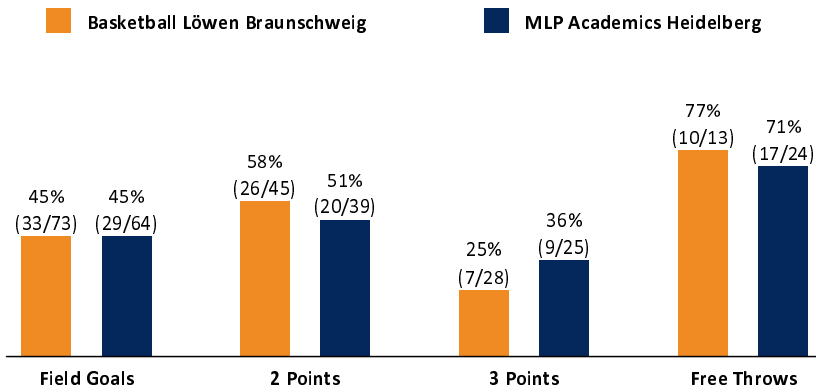

HDB - MLP Academics Heidelberg (Coach: FREYER Ingo)

No.	Name	Min	PTS	2 Points	3 Points	Field Goals	Free Throws	OR	DR	TR	AS	ST	TO	BS	SB	PF	FD	EFF	+/-	
*1	WHALEY Isaiah	33:49	16	5/6 (83%)	2/3 (67%)	7/9 (78%)		3	1	4		4	1	2		4		23	0	
2	WÜRZNER Niklas	26:47	7	1/3 (33%)	1/2 (50%)	2/5 (40%)	2/2 (100%)	4	3	7	4	2	2			4	1	15	0	
6	LASISI Elias	DNP																		
7	RIETSCH Evan	DNP																		
9	ZIPSER Paul	DNP																		
*10	KESTELOOT Vincent	5:23	4	2/3 (67%)		2/3 (67%)												3	1	
*11	VARGAS Akeem	38:49	12	0/2 (0%)	3/8 (38%)	3/10 (30%)	3/4 (75%)		3	3	5	3	2	1		3	14	1		
*14	KIGAB Abu	35:09	19	6/11 (55%)	0/1 (0%)	6/12 (50%)	7/13 (54%)	1	3	4			3		1	3	10	8	-1	
15	KEßEN Marcel	21:44	17	4/8 (50%)	2/3 (67%)	6/11 (55%)	3/3 (100%)	1	7	8			2		1	2	4	18	9	
*44	HUNDT Bennet	38:19	9	2/6 (33%)	1/8 (13%)	3/14 (21%)	2/2 (100%)	1	1	2	8	1	4		3	3	3	5	-5	
Team / Coach								2	3	5						5				
Totals			200:00	84	20/39 (51%)	9/25 (36%)	29/64 (45%)	17/24 (71%)	12	21	33	17	10	14	3	5	16	21	91	1

BRA	HDB
20 / 26 / 46	12 / 21 / 33
16	17
21	16
16	21
18	14
5	10
48	34
17	14
12	6
2 (81:79)	17 (26:43)
9-0 (68:70)	11-0 (24:38)
Lead Changes: 8	
Times Tied: 3	

LEGEND
Min Minutes Played   DR Defensive Rebounds   AS Assists   BS Blocked Shots   PF Fouls   +/- Plus-Minus-Rating
DNP Did Not Play   OR Offensive Rebounds   ST Steals   SB Shots Blocked   FD Fouls Drawn   * Starters
PTS Points   TR Total Rebounds   TO Turnovers   EFF Efficiency = ((PTS + TR + AS + ST + BS) - ((FGA - FGM) + (FTA - FTM) + TO))