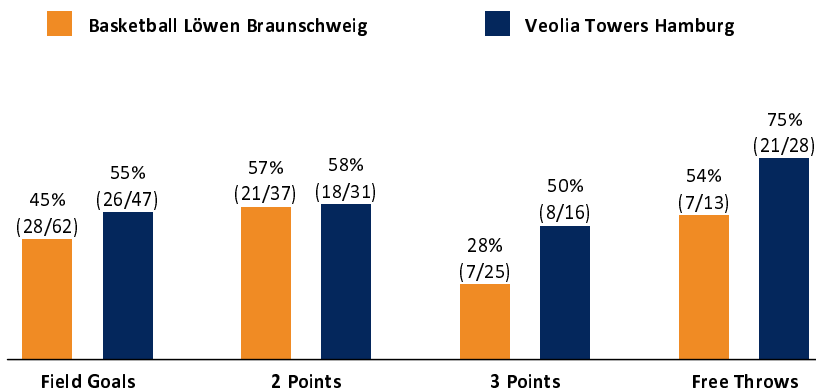

HAM - Veolia Towers Hamburg (Coach: BARLOSCHKY Benka)

No.	Name	Min	PTS	2 Points	3 Points	Field Goals	Free Throws	OR	DR	TR	AS	ST	TO	BS	SB	PF	FD	EFF	+/-	
1	KRAUSE Niklas	DNP																		
3	HUGHES Mark	26:30	12	2/3 (67%)	2/3 (67%)	4/6 (67%)	2/2 (100%)		4	4	1		2			2	1	13	16	
5	BRAUNER Nico	3:50	0					1		1						1	1	1	1	
6	MÖLLER Leif	4:29	0		0/1 (0%)	0/1 (0%)							2					-3	-4	
*7	MEISNER Lukas	24:41	3	0/1 (0%)	1/4 (25%)	1/5 (20%)			8	8	1	1	2			3		7	10	
8	IVEY Brae	23:47	5	1/2 (50%)	1/1 (100%)	2/3 (67%)			3	3	3		3			4	3	7	15	
10	DZIEWA Aleksander	15:45	6	2/4 (50%)		2/4 (50%)	2/6 (33%)	1	2	3	2	1	2		2	5	3	4	-4	
*11	CHRISTMAS William	30:14	11	3/7 (43%)	0/1 (0%)	3/8 (38%)	5/5 (100%)		3	3	2	1	1		2	1	3	11	4	
*13	KING Vincent	32:31	25	7/10 (70%)	2/2 (100%)	9/12 (75%)	5/6 (83%)	1	3	4	2		3				5	24	9	
*18	WOHLFARTH-BOTTERMANN Jonas	15:06	5	2/2 (100%)		2/2 (100%)	1/2 (50%)		1	1			3			1	4	2	8	
29	HOFFMANN Linus	DNP																		
*42	DURHAM Aljami	23:07	14	1/2 (50%)	2/4 (50%)	3/6 (50%)	6/7 (86%)		1	1	3	2	4			1	6	12	0	
Team / Coach								4	4	8			1				7			
Totals			200:00	81	18/31 (58%)	8/16 (50%)	26/47 (55%)	21/28 (75%)	7	29	36	14	5	23		4	18	26	85	11

BRA	HAM
8 / 16 / 24	7 / 29 / 36
Rebounds	OR/DR/TR
16	Assists
26	Fouls
18	Fouls Drawn
14	Turnovers
7	Steals
34	Points in the Paint
13	Second Chance Points
6	Fast Break Points
8 (16:8)	Biggest Lead
8-0 (10:3)	Biggest Scoring Run
	Lead Changes: 11
	Times Tied: 4

LEGEND

Min Minutes Played DR Defensive Rebounds AS Assists BS Blocked Shots PF Fouls +/- Plus-Minus-Rating
DNP Did Not Play OR Offensive Rebounds ST Steals SB Shots Blocked FD Fouls Drawn * Starters
PTS Points TR Total Rebounds TO Turnovers EFF Efficiency = ((PTS + TR + AS + ST + BS) - ((FGA - FGM) + (FTA - FTM) + TO))