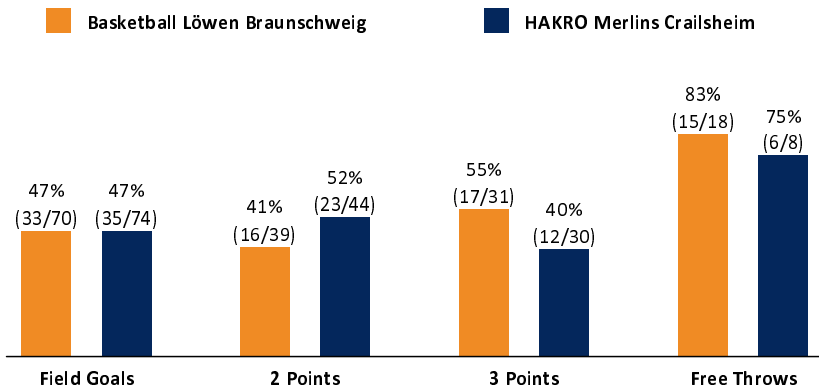

CRA - HAKRO Merlins Crailsheim (Coach: LAAKSO Jussi)

No.	Name	Min	PTS	2 Points	3 Points	Field Goals	Free Throws	OR	DR	TR	AS	ST	TO	BS	SB	PF	FD	EFF	+/-	
1	COOK Keandre	26:15	20	4/7 (57%)	3/7 (43%)	7/14 (50%)	3/4 (75%)		2	2		2	1			3	5	15	-13	
*3	STUCKEY Maurice	26:43	20	1/3 (33%)	6/8 (75%)	7/11 (64%)			2	2	1	1	1			1		19	-8	
4	BAGGETTE Elias	6:13	0	0/2 (0%)	0/1 (0%)	0/3 (0%)			1	1	1				1	1	1	-1	-6	
6	WULFF Luis	2:12	0															0	2	
7	BORGES Alexey	18:35	2	1/5 (20%)		1/5 (20%)			2	2	7	2	3		1	2	3	6	-9	
*9	BLECK Fabian	24:50	6	3/3 (100%)		3/3 (100%)		4	7	11	1			2		4		20	-1	
*10	DARDEN Tremmell	22:39	4	2/6 (33%)	0/2 (0%)	2/8 (25%)		2	2	4		2	6			1		-2	4	
11	KINDZEKA Rene	3:20	0		0/1 (0%)	0/1 (0%)										1	1	-1	-9	
12	MURRAY-BOYLES James	18:52	3	0/1 (0%)	1/3 (33%)	1/4 (25%)					3		1			2		2	-12	
*19	WESTERMANN Leo	26:38	11	2/5 (40%)	2/8 (25%)	4/13 (31%)	1/2 (50%)		8	8	6	1	3		1	2	3	13	6	
*30	SMITH Galin	23:43	22	10/12 (83%)		10/12 (83%)	2/2 (100%)	5	1	6	1	1	1	2		3	3	29	-4	
Team / Coach								3	3	6			1				5			
Totals			200:00	88	23/44 (52%)	12/30 (40%)	35/74 (47%)	6/8 (75%)	14	28	42	20	9	17	4	3	20	16	105	-10

BRA	CRA
8 / 25 / 33	Rebounds OR/DR/TR 14 / 28 / 42
25	Assists 20
16	Fouls 20
20	Fouls Drawn 16
12	Turnovers 17
6	Steals 9
32	Points in the Paint 42
6	Second Chance Points 26
5	Fast Break Points 12
19 (38:19)	Biggest Lead 3 (70:73)
11-0 (63:51)	Biggest Scoring Run 10-0 (63:61)
	Lead Changes: 4
	Times Tied: 6

LEGEND
Min Minutes Played   DR Defensive Rebounds   AS Assists   BS Blocked Shots   PF Fouls   +/- Plus-Minus-Rating
DNP Did Not Play   OR Offensive Rebounds   ST Steals   SB Shots Blocked   FD Fouls Drawn   * Starters
PTS Points   TR Total Rebounds   TO Turnovers   EFF Efficiency = ((PTS + TR + AS + ST + BS) - ((FGA - FGM) + (FTA - FTM) + TO))