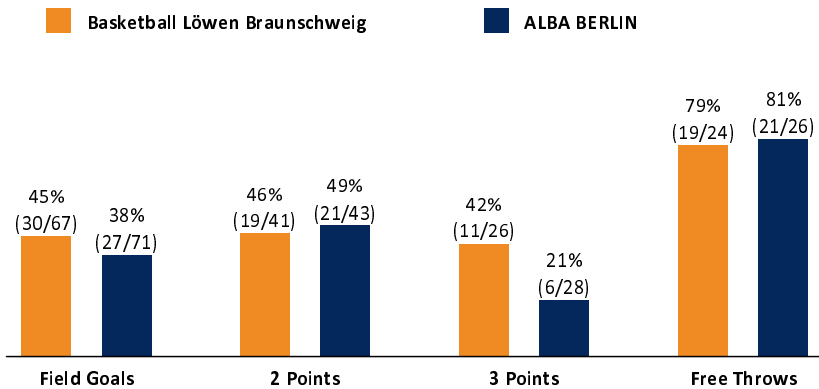

BER - ALBA BERLIN (Coach: GONZALEZ Israel)

No.	Name	Min	PTS	2 Points		3 Points		Field Goals		Free Throws		OR	DR	TR	AS	ST	TO	BS	SB	PF	FD	EFF	+/-
*0	BROWN Sterling	33:34	13	2/7	(29%)	1/7	(14%)	3/14	(21%)	6/7	(86%)	3	5	8	7	4	3		1	4	4	17	-1
5	WETZELL Yanni	21:59	12	6/10	(60%)	0/1	(0%)	6/11	(55%)			1	2	3	1	2	1	1		2	2	13	-3
6	DELOW Malte	21:53	6	2/4	(50%)	0/4	(0%)	2/8	(25%)	2/2	(100%)	3	1	4	2	1	1		1	4	1	6	-4
*9	MATTISSECK Jonas	21:05	8	0/1	(0%)	2/6	(33%)	2/7	(29%)	2/2	(100%)		2	2		1	1		1	4	3	5	-4
*10	SCHNEIDER Tim	21:29	10	4/5	(80%)	0/1	(0%)	4/6	(67%)	2/2	(100%)	1	1	2		1				2	1	11	-22
11	THOMAS Matt	19:17	10	2/2	(100%)	2/6	(33%)	4/8	(50%)	0/2	(0%)	1	3	4	2		2			2	2	8	3
*15	HERMANSSON Martin	16:58	7	1/5	(20%)	0/1	(0%)	1/6	(17%)	5/6	(83%)		1	1	1		3				6	0	-12
*16	NIKIC Kresimir	10:31	6	3/5	(60%)			3/5	(60%)	0/1	(0%)	2	4	6						3	3	9	-1
19	OLINDE Louis	DNP																					
25	RAPIEQUE Elias Jose	6:31	0	0/1	(0%)	0/1	(0%)	0/2	(0%)			1	1	2			1					-1	-8
34	BEAN Justin	26:43	9	1/3	(33%)	1/1	(100%)	2/4	(50%)	4/4	(100%)	2	3	5	3	1				1	3	16	7
Team / Coach												1	2	3									3
Totals		200:00	81	21/43	(49%)	6/28	(21%)	27/71	(38%)	21/26	(81%)	15	25	40	16	10	12	1	3	22	25	87	-9

BRA	BER
12 / 32 / 44	Rebounds OR/DR/TR
21	Assists
26	Fouls
20	Fouls Drawn
15	Turnovers
8	Steals
36	Points in the Paint
19	Second Chance Points
16	Fast Break Points
22 (40:18)	Biggest Lead
16-0 (20:4)	Biggest Scoring Run
	Lead Changes: 0
	Times Tied: 2

LEGEND
Min Minutes Played   DR Defensive Rebounds   AS Assists   BS Blocked Shots   PF Fouls   +/- Plus-Minus-Rating
DNP Did Not Play   OR Offensive Rebounds   ST Steals   SB Shots Blocked   FD Fouls Drawn   * Starters
PTS Points   TR Total Rebounds   TO Turnovers   EFF Efficiency = ((PTS + TR + AS + ST + BS) - ((FGA - FGM) + (FTA - FTM) + TO))