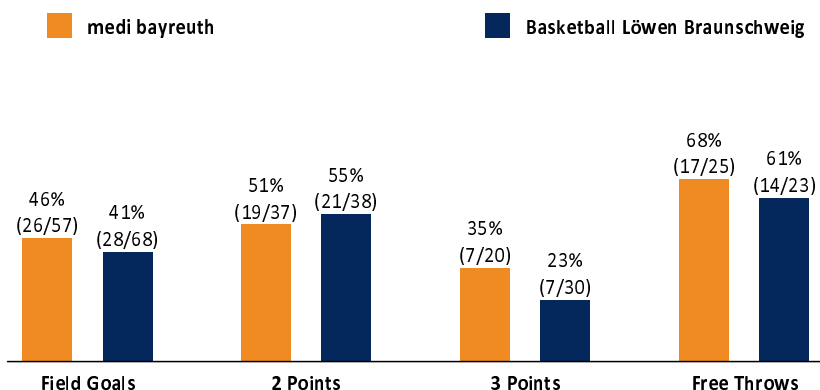

medi bayreuth

76 : 77

Basketball Löwen Braunschweig

Referee: MADINGER Christof
Umpires: SIMONOW Konstantin / KATTUR Radeesh
Commissioner: BENDER Ute

Attendance: 2.714
Bayreuth, Oberfrankenhalle Bayreuth (3.300 Plätze), SA 19 NOV 2022, 20:30, Game-ID: 27522

Scoreboard table showing Q1, Q2, Q3, Q4 scores for BAY and BRA.

BAY - medi bayreuth (Coach: MASELL Lars)

Main player statistics table for BAY, including columns for No., Name, Min, PTS, 2 Points, 3 Points, Field Goals, Free Throws, and various advanced stats.

Summary table comparing BAY and BRA on various metrics like Rebounds, Assists, Fouls, Turnovers, Steals, Points in the Paint, Second Chance Points, Fast Break Points, Biggest Lead, Biggest Scoring Run, Lead Changes, and Times Tied.