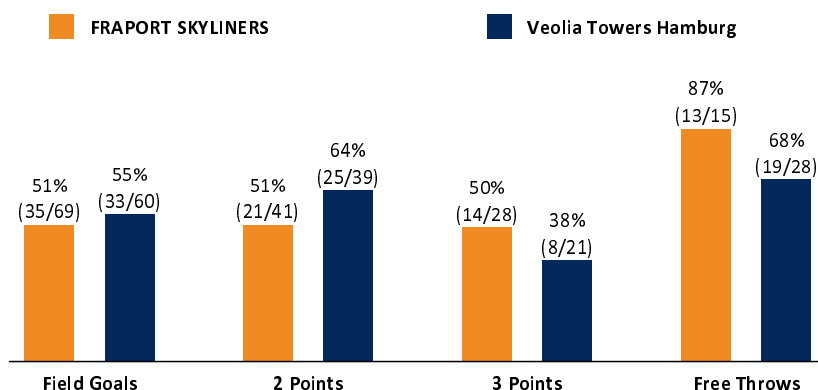

HAM - Veolia Towers Hamburg (Coach: BARLOSCHKY Benka)

No.	Name	Min	PTS	2 Points	3 Points	Field Goals	Free Throws	OR	DR	TR	AS	ST	TO	BS	SB	PF	FD	EFF	+/-	
*0	SCHOORMANN Len	18:58	4	2/2 (100%)	0/3 (0%)	2/5 (40%)					1					3		2	-6	
*3	POLITE Anthony	28:03	17	3/5 (60%)	2/3 (67%)	5/8 (63%)	5/6 (83%)	1	7	8	2	3		2		1	4	28	-3	
5	PHILIPPS Christoph	10:13	0					1	1	2		2	1			3		3	3	
*7	MEISNER Lukas	28:10	11	4/5 (80%)	1/6 (17%)	5/11 (45%)			4	4	3					3		12	-2	
8	WOODARD James	17:52	11	1/2 (50%)	3/5 (60%)	4/7 (57%)			1	1	1					1	1	10	5	
9	SAMAR Ziga	19:09	13	3/5 (60%)	1/2 (50%)	4/7 (57%)	4/7 (57%)	2	4	6	4		1		1	1	6	16	-8	
*10	McCULLUM Kendale	25:43	13	1/4 (25%)	1/2 (50%)	2/6 (33%)	8/9 (89%)	1	2	3	6		8		1	4	6	9	-3	
12	HINRICHS Seth	17:31	6	3/4 (75%)		3/4 (75%)		1	2	3	3	1	2					10	-3	
18	WOHLFARTH-BOTTERMANN Jonas	10:12	4	2/2 (100%)		2/2 (100%)	0/1 (0%)	2	1	3						3	3	6	-5	
*23	CHILDS Yoeli	24:09	14	6/10 (60%)		6/10 (60%)	2/5 (40%)	1	3	4	2		2	1		3	5	12	2	
Team / Coach								2		2		2					0			
Totals			200:00	93	25/39 (64%)	8/21 (38%)	33/60 (55%)	19/28 (68%)	11	25	36	22	6	16	3	2	22	25	108	-4

FRA	HAM
9 / 21 / 30	11 / 25 / 36
22	22
26	22
22	25
9	16
9	6
38	48
13	10
9	12
8 (93:85)	17 (21:38)
8-0 (29:38)	9-0 (5:11)
Lead Changes: 3	
Times Tied: 2	

EASYCREDIT-BBL.DE

Alle offiziellen Statistiken der easyCredit BBL, Daten, Rekorde uvm. gibt es auf easyCredit-BBL.de! Und für unterwegs: die neue offizielle Liga-App, kostenfrei für iOS und Android.

MAGENTASPORT.DE

Keinen Korb mehr verpassen - Alle Spiele der easyCredit Basketball Bundesliga und des MagentaSport BBL Pokals live auf MagentaSport.de

LEGEND
Min Minutes Played   DR Defensive Rebounds   AS Assists   BS Blocked Shots   PF Fouls   +/- Plus-Minus-Rating
DNP Did Not Play   OR Offensive Rebounds   ST Steals   SB Shots Blocked   FD Fouls Drawn   * Starters
PTS Points   TR Total Rebounds   TO Turnovers   EFF Efficiency = ((PTS + TR + AS + ST + BS) - ((FGA - FGM) + (FTA - FTM) + TO))