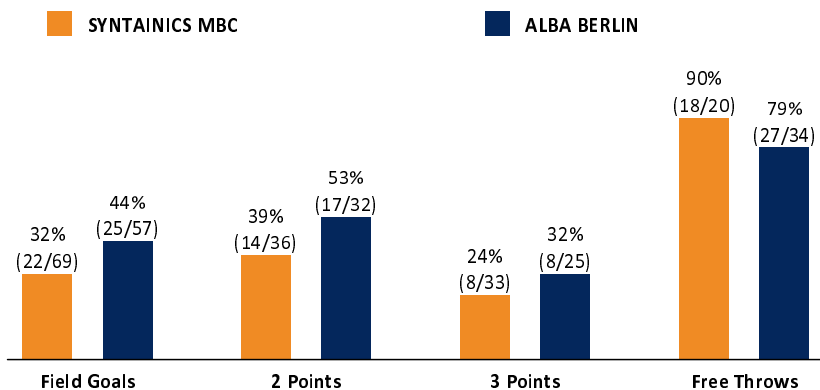

Referee: CICI Gentian  
 Umpires: BITTNER Steve / HODZIC Nermin  
 Commissioner: JANZEN Sascha

Attendance: 2.700  
 Weißenfels, Stadthalle Weißenfels, SA 9 DEZ 2023, 16:00, Game-ID: 110378

	Q1		Q2		Q3		Q4	
MBC	9	9	27	36	16	52	18	70
BER	29	29	16	45	20	66	20	85

BER - ALBA BERLIN (Coach: GONZALEZ Israel)

No.	Name	Min	PTS	2 Points	3 Points	Field Goals	Free Throws	OR	DR	TR	AS	ST	TO	BS	SB	PF	FD	EFF	+/-	
*0	BROWN Sterling	22:31	10	2/5 (40%)	1/6 (17%)	3/11 (27%)	3/3 (100%)		5	5	2		2			2	2	7	6	
1	PROCIDA Gabriele	17:07	10	2/3 (67%)	1/2 (50%)	3/5 (60%)	3/3 (100%)		2	2		2	2		1		2	10	12	
*3	SPAGNOLO Matteo	24:54	5	2/3 (67%)	0/1 (0%)	2/4 (50%)	1/2 (50%)	1	3	4	8		3			2	2	11	11	
*5	WETZELL Yanni	22:58	11	4/7 (57%)		4/7 (57%)	3/4 (75%)	2	2	4		1	1			4	2	11	15	
6	DELOW Malte	16:03	4	1/2 (50%)	0/1 (0%)	1/3 (33%)	2/2 (100%)	1	6	7	1	1	2	1		1	1	10	4	
*9	MATTISSECK Jonas	14:33	3		1/2 (50%)	1/2 (50%)										2	1	2	2	
10	SCHNEIDER Tim	21:44	12	2/6 (33%)	2/3 (67%)	4/9 (44%)	2/2 (100%)	2	7	9						2	1	16	0	
11	THOMAS Matt	17:25	13	1/1 (100%)	3/7 (43%)	4/8 (50%)	2/2 (100%)		3	3	2	1			1	3	15	17		
19	OLINDE Louis	4:36	0										1			1	1	-1	-3	
21	KOUMADJE Khalifa	1:46	0													1		0	-7	
*32	THIEMANN Johannes	24:07	17	3/5 (60%)	0/2 (0%)	3/7 (43%)	11/16 (69%)	3	1	4	2	2	3		2	5	11	13	2	
34	BEAN Justin	12:16	0		0/1 (0%)	0/1 (0%)			2	2	1		1			1	1	1	16	
Team / Coach									3	3		1					2			
Totals			200:00	85	17/32 (53%)	8/25 (32%)	25/57 (44%)	27/34 (79%)	9	34	43	16	7	16	1	4	21	27	97	15