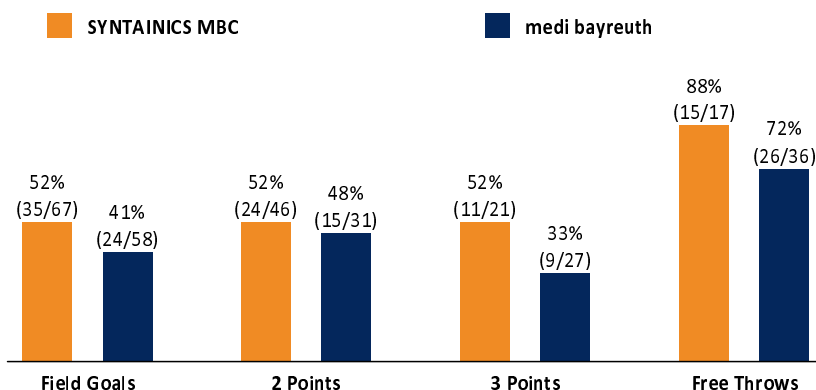

BAY - medi bayreuth (Coach: MASELL Lars)

No.	Name	Min	PTS	2 Points	3 Points	Field Goals	Free Throws	OR	DR	TR	AS	ST	TO	BS	SB	PF	FD	EFF	+/-	
*0	CHILDRESS Brandon	23:59	17	1/3 (33%)	3/8 (38%)	4/11 (36%)	6/7 (86%)	1	3	4	2		2			1	4	13	-3	
*1	HILL Ahmed	19:08	8	2/4 (50%)	0/4 (0%)	2/8 (25%)	4/4 (100%)	1	3	4		1	2		1	3	2	5	-8	
3	RICH Osaro Jürgen	16:19	5	1/1 (100%)	0/1 (0%)	1/2 (50%)	3/3 (100%)	1		1	3					2	3	8	-3	
8	DIALLO Nat	9:30	1				1/4 (25%)									1	2	-2	1	
9	BRUHNKE Kay	18:05	8	0/2 (0%)	2/5 (40%)	2/7 (29%)	2/2 (100%)		2	2	1						1	6	-8	
10	DORETH Bastian	20:31	3		1/1 (100%)	1/1 (100%)		1		1						2	1	4	-7	
21	WEST Jarrod	16:01	13	2/3 (67%)	2/5 (40%)	4/8 (50%)	3/3 (100%)				2				2		2	11	-10	
*23	YOUNG Kalif	25:16	12	5/9 (56%)		5/9 (56%)	2/7 (29%)	1	1	2	3	1	1			4	5	8	-15	
*34	ROWE Jackson	27:09	5	0/3 (0%)	1/3 (33%)	1/6 (17%)	2/2 (100%)	1	6	7	1		2	1		1	1	7	-4	
*43	SARGIUNAS Ignas	24:02	11	4/6 (67%)		4/6 (67%)	3/4 (75%)	3	1	4			2			3	4	10	-8	
44	GRANT Sasha	DNP																		
52	KÄMPF Florian	DNP																		
Team / Coach								4	2	6							6			
Totals			200:00	83	15/31 (48%)	9/27 (33%)	24/58 (41%)	26/36 (72%)	13	18	31	12	2	9	1	3	17	25	76	-13

MBC	BAY
15 / 24 / 39	13 / 18 / 31
30	12
26	17
17	25
10	9
3	2
36	22
21	11
9	8
16 (58:42)	1 (2:3)
7-0 (12:5)	7-0 (58:49)
	Lead Changes: 2
	Times Tied: 1

EASYCREDIT-BBL.DE

Alle offiziellen Statistiken der easyCredit BBL, Daten, Rekorde uvm. gibt es auf easyCredit-BBL.de! Und für unterwegs: die neue offizielle Liga-App, kostenfrei für iOS und Android.

MAGENTASPORT.DE

Keinen Korb mehr verpassen - Alle Spiele der easyCredit Basketball Bundesliga und des MagentaSport BBL Pokals live auf MagentaSport.de

LEGEND
Min Minutes Played   DR Defensive Rebounds   AS Assists   BS Blocked Shots   PF Fouls   +/- Plus-Minus-Rating
DNP Did Not Play   OR Offensive Rebounds   ST Steals   SB Shots Blocked   FD Fouls Drawn   * Starters
PTS Points   TR Total Rebounds   TO Turnovers   EFF Efficiency = ((PTS + TR + AS + ST + BS) - ((FGA - FGM) + (FTA - FTM) + TO))