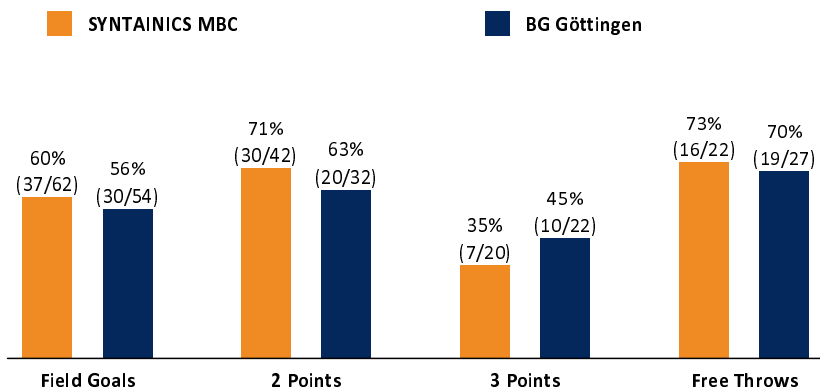

Referee: CICI Gentian
 Umpires: SIROWI Dennis / IGLESIAS AMBROSIO Adrian
 Commissioner: WEGNER Ronny

Attendance: 2.100
 Weißenfels, Stadthalle Weißenfels (3.000 Plätze), SA 4 NOV 2023, 18:30, Game-ID: 33229

GOT - BG Göttingen (Coach: FOUCART Olivier)

No.	Name	Min	PTS	2 Points	3 Points	Field Goals	Free Throws	OR	DR	TR	AS	ST	TO	BS	SB	PF	FD	EFF	+/-	
0	BURNS Deondre	22:39	14	7/11 (64%)		7/11 (64%)		1	2	3	5	2	3		2	1	17	-2		
*1	ENSMINGER Zachary	10:07	4	0/1 (0%)		0/1 (0%)	4/6 (67%)				2					1	2	3	-5	
*2	GIBSON Umoja	32:41	35	5/8 (63%)	7/9 (78%)	12/17 (71%)	4/5 (80%)		3	3	3	2	2		2	3	5	35	-4	
3	RICH Osaro Jürgen	15:37	5	1/1 (100%)		1/1 (100%)	3/4 (75%)		1	1	1					3	5	6	4	
8	HEMSCHMEIER Peter	0:58	0													2		0	-3	
11	ANTICEVICH Grant	33:26	10	2/3 (67%)	2/4 (50%)	4/7 (57%)		1	4	5	1		2			2		11	-6	
*13	HUME Bodie	22:15	4	1/1 (100%)	0/4 (0%)	1/5 (20%)	2/4 (50%)						1		1	3	2	-3	-7	
15	WÜLLNER Max	DNP																		
*17	MÖNNINGHOFF Mathis	14:16	2	1/1 (100%)	0/1 (0%)	1/2 (50%)			2	2	1					2	1	4	-13	
21	ZUGIC Fedor	19:53	8	1/1 (100%)	1/3 (33%)	2/4 (50%)	3/4 (75%)		1	1			1			3	2	5	-5	
*25	SILINS Karlis	28:08	7	2/5 (40%)	0/1 (0%)	2/6 (33%)	3/4 (75%)	1	6	7	1		2	1	1	4	4	9	1	
Team / Coach								2	1	3			1				2			
Totals			200:00	89	20/32 (63%)	10/22 (45%)	30/54 (56%)	19/27 (70%)	5	20	25	14	4	12	1	6	23	22	89	-8