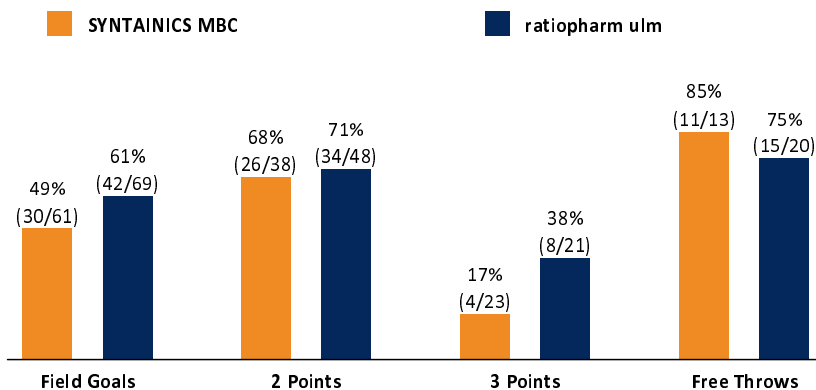

Referee: LOTTERMOSER Robert
 Umpires: STREIT Enrico / FINGERLING Stefan
 Commissioner: MOCZULSKI Darius

Attendance: 2.850
 Weißenfels, Stadthalle Weißenfels (3.000 Plätze), FR 29 DEZ 2023, 20:00, Game-ID: 33301

ULM - ratiopharm ulm (Coach: GAVEL Anton)

No.	Name	Min	PTS	2 Points	3 Points	Field Goals	Free Throws	OR	DR	TR	AS	ST	TO	BS	SB	PF	FD	EFF	+/-
1	DADIET Pacome	17:13	17	6/8 (75%)	1/2 (50%)	7/10 (70%)	2/4 (50%)	1	3	4	2					3	18	18	
7	JENSEN Tobias Brahe	14:10	4	2/3 (67%)	0/1 (0%)	2/4 (50%)		1		1	1	2					6	17	
9	LANGENFELD Maximilian	5:38	3		1/1 (100%)	1/1 (100%)			2	2	1						6	12	
12	ESSENGUE Noa	1:43	0								1						1	8	
13	BRETZEL Nicolas	DNP																	
14	HERKENHOFF Philipp	16:48	14	4/4 (100%)	2/4 (50%)	6/8 (75%)		1	1	2		1	1			2		14	12
*17	NUNEZ Juan	25:15	7	3/5 (60%)	0/2 (0%)	3/7 (43%)	1/2 (50%)	1	3	4	9	4	1		1	3	18	15	
*22	KLEPEISZ Thomas	22:32	9	1/2 (50%)	2/5 (40%)	3/7 (43%)	1/1 (100%)				6	1				3	2	12	11
*30	FIGUEROA L.J.	22:37	13	4/6 (67%)	1/3 (33%)	5/9 (56%)	2/2 (100%)	1	2	3	1	3				2	2	16	13
32	DE PAULA Georginho	21:36	2				2/2 (100%)	1	2	3	3		2	1		1	5	7	14
*35	JALLOW Karim	28:30	16	5/8 (63%)	1/2 (50%)	6/10 (60%)	3/4 (75%)		1	1	1	3				3	2	10	19
*50	WILLIAMS Trevion	23:58	22	9/12 (75%)	0/1 (0%)	9/13 (69%)	4/5 (80%)	4	7	11	2	3	4			3	5	29	21
Team / Coach								1	1	2						2			
Totals		200:00	107	34/48 (71%)	8/21 (38%)	42/69 (61%)	15/20 (75%)	11	22	33	26	15	11	1	1	14	22	139	32