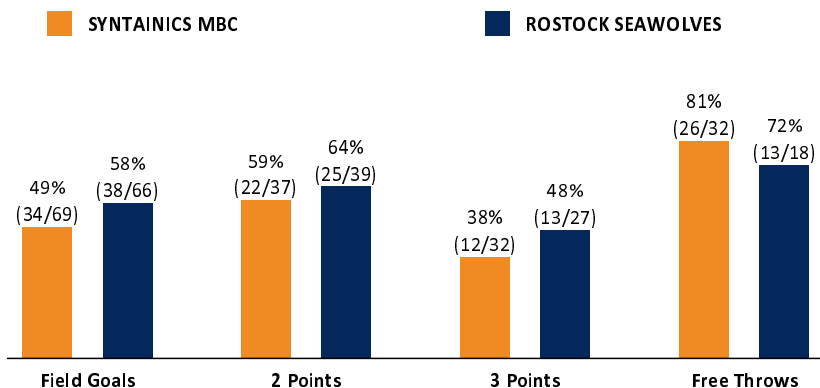

SYNTAINICS MBC 106 : 102 ROSTOCK SEAWOLVES

Referee: REITER Moritz  
 Umpires: KATTUR Radeesh / SIROWI Dennis  
 Commissioner: GITZLER Jörg

Attendance: 2.500  
 Weißenfels, Stadthalle Weißenfels (3.000 Plätze), SA 2 MRZ 2024, 18:30, Game-ID: 33373

HRO - ROSTOCK SEAWOLVES (Coach: HELD Christian)

No.	Name	Min	PTS	2 Points	3 Points	Field Goals	Free Throws	OR	DR	TR	AS	ST	TO	BS	SB	PF	FD	EFF	+/-	
*2	NELSON Tyler	23:46	15	0/1 (0%)	4/6 (67%)	4/7 (57%)	3/3 (100%)		2	2	4	2	1		1	1	2	19	-9	
5	CARTER Chris	17:06	3	0/1 (0%)	1/1 (100%)	1/2 (50%)			1	1	2	1	1			3		5	2	
*8	MEDFORD Lester	22:54	9	2/3 (67%)	1/3 (33%)	3/6 (50%)	2/2 (100%)		3	3	3	1	1			5	1	12	-6	
*11	GOODWIN Chevez	27:33	20	9/9 (100%)		9/9 (100%)	2/6 (33%)	5	4	9	1	1				4	4	25	0	
*13	LOCKETT Eric	27:22	5	1/5 (20%)	1/2 (50%)	2/7 (29%)		2	1	3	1		2		2	3	3	2	-15	
15	AMAIZE Robin	13:17	6	0/1 (0%)	2/4 (50%)	2/5 (40%)			2	2	2				1	4	1	7	8	
18	GLOGER Till	12:27	4	2/3 (67%)		2/3 (67%)			1	1						2	1	4	-4	
19	THEIS Sid-Marlon	DNP																		
20	BRADLEY Matt	21:50	13	3/4 (75%)	2/4 (50%)	5/8 (63%)	1/1 (100%)		2	2	4					2	1	16	3	
*21	ALSTON JR. Derrick	33:45	27	8/12 (67%)	2/7 (29%)	10/19 (53%)	5/6 (83%)		1	1	2	3	3			3	5	20	1	
22	DREWS Oshane	DNP																		
Team / Coach								1	3	4							4			
Totals			200:00	102	25/39 (64%)	13/27 (48%)	38/66 (58%)	13/18 (72%)	8	20	28	19	7	9		4	27	18	114	-4