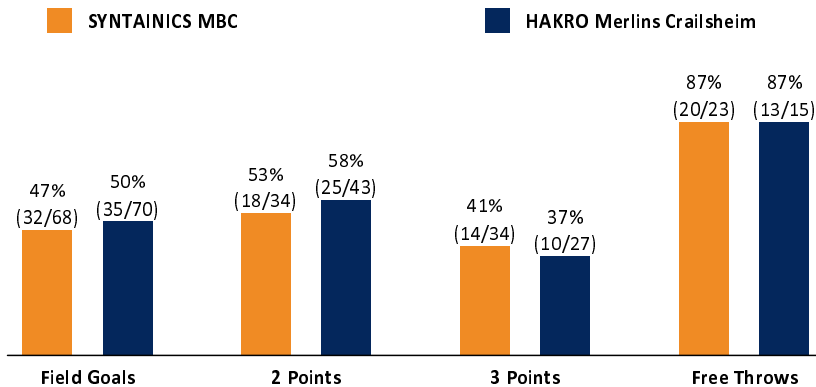

SYNTAINICS MBC

98 : 93 HAKRO Merlins Crailsheim

Referee: KRAUSE Oliver
Umpires: THEIS Christian / KRAUSE Tim
Commissioner: EICHHORN Christian

Attendance: 2.250
Weißenfels, Stadthalle Weißenfels (3.000 Plätze), SA 16 MRZ 2024, 20:00, Game-ID: 33391

Scoreboard table showing Q1, Q2, Q3, Q4 scores for MBC and CRA.

MBC - SYNTAINICS MBC (Coach: KRUNIC Predrag)

Main player statistics table for MBC, including columns for No., Name, Min, PTS, 2 Points, 3 Points, Field Goals, Free Throws, OR, DR, TR, AS, ST, TO, BS, SB, PF, FD, EFF, +/-.

CRA - HAKRO Merlins Crailsheim (Coach:)

Main player statistics table for CRA, including columns for No., Name, Min, PTS, 2 Points, 3 Points, Field Goals, Free Throws, OR, DR, TR, AS, ST, TO, BS, SB, PF, FD, EFF, +/-.

Summary table comparing MBC and CRA across various categories like Rebounds, Assists, Fouls, Turnovers, Steals, Points in the Paint, etc.

LEGEND
Min Minutes Played
DNP Did Not Play
PTS Points
DR Defensive Rebounds
OR Offensive Rebounds
TR Total Rebounds
AS Assists
ST Steals
TO Turnovers
BS Blocked Shots
SB Shots Blocked
EFF Efficiency = ((PTS + TR + AS + ST + BS) - ((FGA - FGM) + (FTA - FTM) + TO))
PF Fouls
FD Fouls Drawn
+/- Plus-Minus-Rating
* Starters