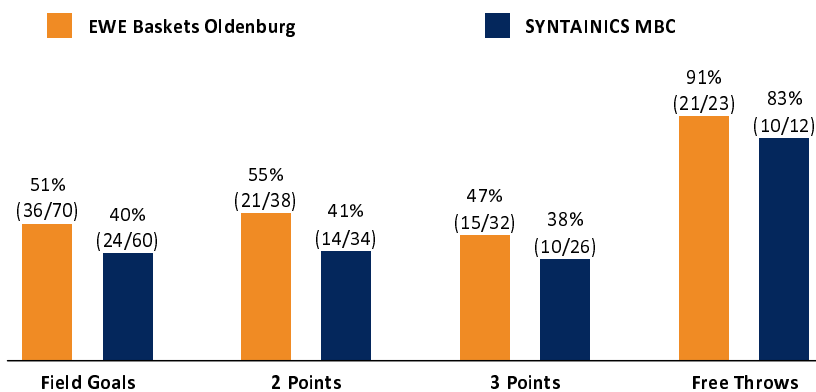

EWE Baskets Oldenburg 108 : 68

SYNTAINICS MBC

Referee: FRITZ Clemens
Umpires: THEIS Christian / BRENDEL Nicolas
Commissioner: HOLSTEN Ingo

Attendance: 6.000
Oldenburg, EWE Arena Oldenburg (6.000 Plätze), SA 14 JAN 2023, 20:30, Game-ID: 27593

Scoreboard table showing Q1, Q2, Q3, Q4 scores for OLD and MBC.

OLD - EWE BASKETS OLDENBURG (Coach: CALLES Pedro)

Main player statistics table for OLD team including columns for No., Name, Min, PTS, 2 Points, 3 Points, Field Goals, Free Throws, and various rebound/steal metrics.

MBC - SYNTAINICS MBC (Coach: JOVOVIC Igor)

Main player statistics table for MBC team including columns for No., Name, Min, PTS, 2 Points, 3 Points, Field Goals, Free Throws, and various rebound/steal metrics.

Summary comparison table between OLD and MBC teams for various statistical categories like Rebounds, Assists, Fouls, etc.

EASYCREDIT-BBL.DE

Alle offiziellen Statistiken der easyCredit BBL, Daten, Rekorde uvm. gibt es auf easyCredit-BBL.de! Und für unterwegs: die neue offizielle Liga-App, kostenfrei für iOS und Android.

MAGENTASPORT.DE

Keinen Korb mehr verpassen - Alle Spiele der easyCredit Basketball Bundesliga und des MagentaSport BBL Pokals live auf MagentaSport.de

LEGEND
Min Minutes Played
DNP Did Not Play
PTS Points
DR Defensive Rebounds
OR Offensive Rebounds
TR Total Rebounds
AS Assists
ST Steals
TO Turnovers
BS Blocked Shots
SB Shots Blocked
EFF Efficiency = ((PTS + TR + AS + ST + BS) - ((FGA - FGM) + (FTA - FTM) + TO))
PF Fouls
FD Fouls Drawn
+/- Plus-Minus-Rating
* Starters