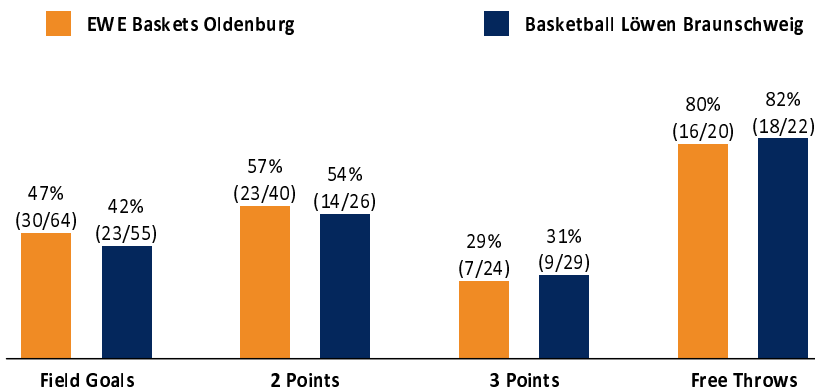

BRA - Basketball Löwen Braunschweig (Coach: RAMIREZ Jesus)

No.	Name	Min	PTS	2 Points	3 Points	Field Goals	Free Throws	OR	DR	TR	AS	ST	TO	BS	SB	PF	FD	EFF	+/-	
*1	KRÄMER David	19:38	17	1/4 (25%)	2/6 (33%)	3/10 (30%)	9/9 (100%)	1	1	2			3		1	3	5	9	-1	
2	HYANGHO Jamil	2:14	0															0	0	
3	TISCHLER Nicholas	25:19	3	0/1 (0%)	1/2 (50%)	1/3 (33%)			2	2	3	1	3			4	3	4	-3	
4	VAN SLOOTEN Luc	26:38	3	0/1 (0%)	1/5 (20%)	1/6 (17%)			5	5	2	1	1			1	1	5	-7	
10	FRU Sananda	22:11	11	4/5 (80%)		4/5 (80%)	3/3 (100%)	4	2	6	1		5	5	1	5	4	17	3	
12	GÖTTSCHE Jannik	DNP																		
*14	SLEVA Dustin	35:11	22	7/9 (78%)	2/4 (50%)	9/13 (69%)	2/4 (50%)	2	3	5	3	1	2	1		1	3	24	-11	
*21	AMAIZE Robin	28:46	14	2/3 (67%)	2/3 (67%)	4/6 (67%)	4/6 (67%)		2	2	2	1	1			3	4	14	-17	
30	GERHARDT Mertcan	DNP																		
*33	HOBBBS Braydon	31:45	3	0/1 (0%)	1/8 (13%)	1/9 (11%)		1	5	6	7	1	1			1	1	8	-10	
*44	TURUDIC Benedikt	8:18	0	0/2 (0%)	0/1 (0%)	0/3 (0%)		1		1			3	1		3		-4	-4	
Team / Coach								3	2	5			1				4			
Totals			200:00	73	14/26 (54%)	9/29 (31%)	23/55 (42%)	18/22 (82%)	12	22	34	18	5	20	7	2	21	21	81	-10

OLD	BRA
14 / 18 / 32	Rebounds OR/DR/TR
20	Assists
21	Fouls
21	Fouls Drawn
10	Turnovers
10	Steals
36	Points in the Paint
15	Second Chance Points
12	Fast Break Points
18 (72:54)	Biggest Lead
7-0 (61:48)	Biggest Scoring Run
	Lead Changes: 2
	Times Tied: 2

EASYCREDIT-BBL.DE

Alle offiziellen Statistiken der easyCredit BBL, Daten, Rekorde uvm. gibt es auf easyCredit-BBL.de! Und für unterwegs: die neue offizielle Liga-App, kostenfrei für iOS und Android.

MAGENTASPORT.DE

Keinen Korb mehr verpassen - Alle Spiele der easyCredit Basketball Bundesliga und des MagentaSport BBL Pokals live auf MagentaSport.de

LEGEND
Min Minutes Played   DR Defensive Rebounds   AS Assists   BS Blocked Shots   PF Fouls   +/- Plus-Minus-Rating
DNP Did Not Play   OR Offensive Rebounds   ST Steals   SB Shots Blocked   FD Fouls Drawn   * Starters
PTS Points   TR Total Rebounds   TO Turnovers   EFF Efficiency = ((PTS + TR + AS + ST + BS) - ((FGA - FGM) + (FTA - FTM) + TO))