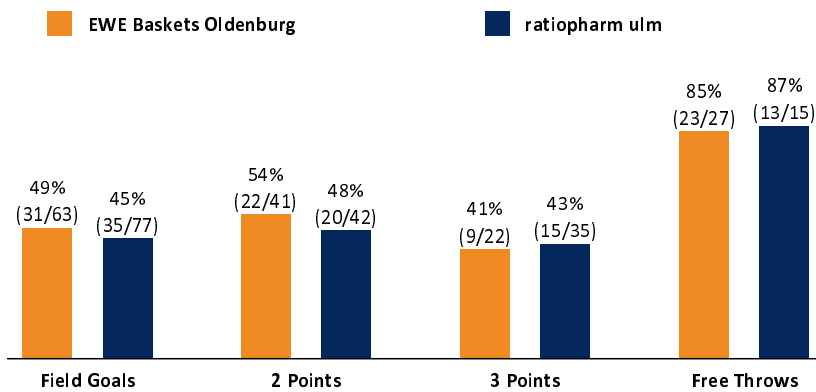

ULM - ratiopharm ulm (Coach: GAVEL Anton)

No.	Name	Min	PTS	2 Points	3 Points	Field Goals	Free Throws	OR	DR	TR	AS	ST	TO	BS	SB	PF	FD	EFF	+/-	
1	DADIET Pacome	9:16	8		2/4 (50%)	2/4 (50%)	2/2 (100%)	1	1	2	1	1	1			4	2	9	-9	
7	JENSEN Tobias Brahe	DNP																		
13	BRETZEL Nicolas	13:00	4	2/2 (100%)		2/2 (100%)		1	2	3				1		2	1	8	-12	
14	HERKENHOFF Philipp	DNP																		
*17	NUNEZ Juan	31:33	6	3/8 (38%)	0/3 (0%)	3/11 (27%)		2	7	9	10	1	2			1	1	16	17	
*22	KLEPEISZ Thomas	33:47	14	0/1 (0%)	4/13 (31%)	4/14 (29%)	2/2 (100%)	1	3	4	3	2	2	1		3	3	12	9	
*30	FIGUEROA L.J.	37:42	13	1/4 (25%)	2/3 (67%)	3/7 (43%)	5/6 (83%)	2	3	5	6	3	1		1	5	3	21	10	
31	MATHIAS Dakota	28:12	25	7/12 (58%)	3/6 (50%)	10/18 (56%)	2/3 (67%)	1	2	3		1	3			1	1	17	-7	
32	DE PAULA Georginho	20:12	7	2/2 (100%)	1/3 (33%)	3/5 (60%)			1	1	5	1					5	12	-4	
*35	JALLOW Karim	19:18	11	0/1 (0%)	3/3 (100%)	3/4 (75%)	2/2 (100%)	2		2	1		2			4	1	11	0	
*50	WILLIAMS Trevion	32:00	10	5/12 (42%)		5/12 (42%)		2	4	6	4	2	3		1	4	2	12	16	
Team / Coach								1	3	4			1				3			
Totals			225:00	98	20/42 (48%)	15/35 (43%)	35/77 (45%)	13/15 (87%)	13	26	39	30	11	15	2	2	24	19	121	4

OLD	ULM
7 / 28 / 35	Rebounds OR/DR/TR 13 / 26 / 39
20	Assists 30
20	Fouls 24
24	Fouls Drawn 19
17	Turnovers 15
7	Steals 11
40	Points in the Paint 30
10	Second Chance Points 11
6	Fast Break Points 17
6 (81:75)	Biggest Lead 14 (9:23)
8-0 (35:37)	Biggest Scoring Run 11-0 (9:23)
	Lead Changes: 5
	Times Tied: 7

LEGEND
Min Minutes Played   DR Defensive Rebounds   AS Assists   BS Blocked Shots   PF Fouls   +/- Plus-Minus-Rating
DNP Did Not Play   OR Offensive Rebounds   ST Steals   SB Shots Blocked   FD Fouls Drawn   * Starters
PTS Points   TR Total Rebounds   TO Turnovers   EFF Efficiency = ((PTS + TR + AS + ST + BS) - ((FGA - FGM) + (FTA - FTM) + TO))