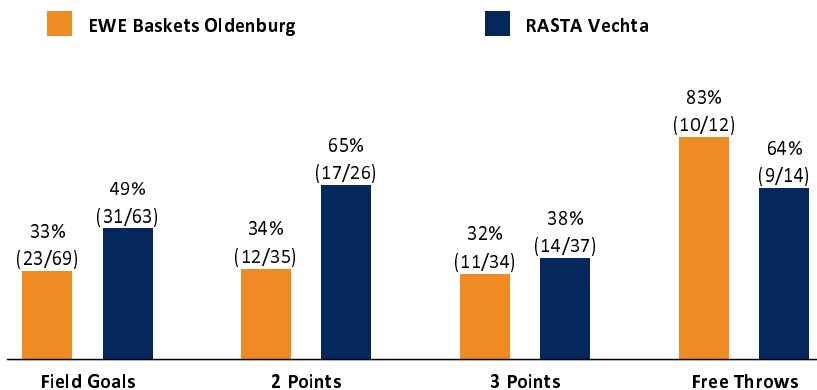

EWE Baskets Oldenburg **67 : 85**

RASTA Vechta

Referee: MATIP Martin
 Umpires: KRÜPER Moritz / BRENDEL Nicolas
 Commissioner: HOLSTEN Ingo

Attendance: 6.200
 Oldenburg, EWE Arena Oldenburg (6.200 Plätze), SA 18 NOV 2023, 20:00, Game-ID: 33249

OLD	VEC
14 / 26 / 40	8 / 34 / 42
18	22
21	16
16	21
11	10
5	5
20	26
11	11
11	9
3 (3:0)	21 (64:85)
11-0 (31:31)	12-0 (41:56)
Lead Changes:	1
Times Tied:	2

LEGEND
 Min Minutes Played DR Defensive Rebounds AS Assists BS Blocked Shots PF Fouls +/- Plus-Minus-Rating
 DNP Did Not Play OR Offensive Rebounds ST Steals SB Shots Blocked FD Fouls Drawn * Starters
 PTS Points TR Total Rebounds TO Turnovers EFF Efficiency = ((PTS + TR + AS + ST + BS) - ((FGA - FGM) + (FTA - FTM) + TO))