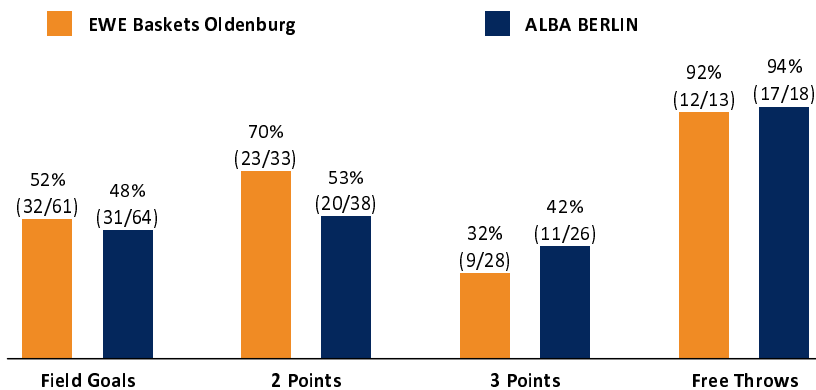

EWE Baskets Oldenburg **85 : 90**

ALBA BERLIN

Referee: MATIP Martin
 Umpires: STREIT Enrico / SIROWI Dennis
 Commissioner: KINDERVATER Max

Attendance: 6.200

Oldenburg, EWE Arena Oldenburg (6.200 Plätze), SO 17 DEZ 2023, 14:30, Game-ID: 33281

	Q1		Q2		Q3		Q4	
OLD	25	25	22	47	27	74	11	85
BER	19	19	21	40	26	66	24	90

OLD - EWE BASKETS OLDENBURG (Coach: CALLES Pedro)

No.	Name	Min	PTS	2 Points	3 Points	Field Goals	Free Throws	OR	DR	TR	AS	ST	TO	BS	SB	PF	FD	EFF	+/-	
*0	SCHOORMANN Len	34:29	20	4/7 (57%)	3/6 (50%)	7/13 (54%)	3/3 (100%)		3	3	1		2		1	1	3	16	-4	
*4	RUSSELL DeWayne	24:23	19	7/12 (58%)	1/3 (33%)	8/15 (53%)	2/2 (100%)	2	1	3	1	1	4			4	3	13	-17	
7	HEMSCHMEIER Fritz	0:25	0															0	2	
9	CRANDALL Geno	29:05	18	5/5 (100%)	1/6 (17%)	6/11 (55%)	5/6 (83%)	1	3	4	12	2	6		1	1	6	24	3	
*15	IZUNDU Ebu ka	19:41	5	1/1 (100%)	1/1 (100%)	2/2 (100%)		2	3	5			1			4		9	1	
17	AGBAKOKO Norris	34:10	10	5/5 (100%)		5/5 (100%)		5	7	12	2		2			4	4	22	0	
20	HARMS Joel	DNP																		
*22	WANK Lukas	25:23	3	0/1 (0%)	1/6 (17%)	1/7 (14%)					3	1	3	1		4	2	-1	-13	
*25	OGBE Kenneth	32:24	10	1/2 (50%)	2/6 (33%)	3/8 (38%)	2/2 (100%)		2	2					1	2	2	7	3	
Team / Coach								1	2	3								3		
Totals			200:00	85	23/33 (70%)	9/28 (32%)	32/61 (52%)	12/13 (92%)	11	21	32	19	4	18	1	3	20	20	93	-5

OLD	BER
11 / 21 / 32	12 / 18 / 30
19	23
20	22
20	20
18	12
4	6
42	30
12	14
5	
13 (83:70)	5 (85:90)
7-0 (14:10)	14-0 (85:90)
Lead Changes: 4	
Times Tied: 4	

LEGEND
 Min Minutes Played DR Defensive Rebounds AS Assists BS Blocked Shots PF Fouls +/- Plus-Minus-Rating
 DNP Did Not Play OR Offensive Rebounds ST Steals SB Shots Blocked FD Fouls Drawn * Starters
 PTS Points TR Total Rebounds TO Turnovers EFF Efficiency = ((PTS + TR + AS + ST + BS) - ((FGA - FGM) + (FTA - FTM) + TO))