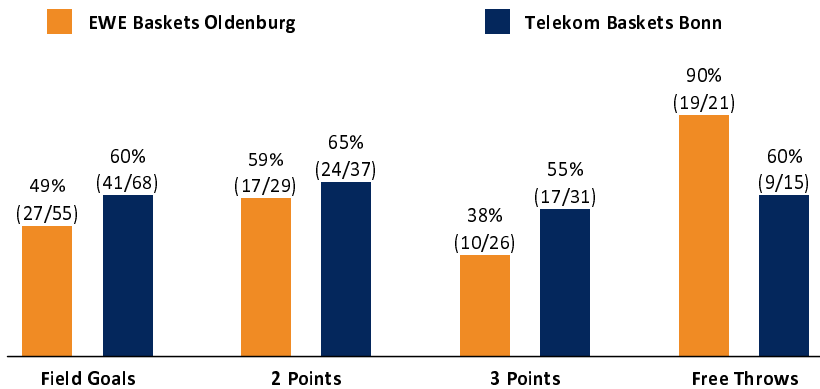

BON - Telekom Baskets Bonn (Coach: MOORS Roel)

No.	Name	Min	PTS	2 Points	3 Points	Field Goals	Free Throws	OR	DR	TR	AS	ST	TO	BS	SB	PF	FD	EFF	+/-	
0	BLUNT Tyreese	2:01	0				0/2 (0%)		1	1							1	-1	-6	
*1	FLAGG Savion	33:52	21	6/7 (86%)	3/5 (60%)	9/12 (75%)	0/3 (0%)	5	2	7	3	3	4				4	24	19	
2	GRIESEL Sam	28:59	9	1/3 (33%)	0/1 (0%)	1/4 (25%)	7/8 (88%)	2	4	6	1		1			1	5	11	17	
*4	WATSON JR. Glynn	26:03	20	1/1 (100%)	6/9 (67%)	7/10 (70%)			4	4	2	2				3	2	25	5	
11	FOBBS Brian	24:29	13	2/5 (40%)	3/7 (43%)	5/12 (42%)		2	2	3	1		1	1		4	1	13	20	
13	BULIC Leon	4:07	0										1			1		-1	-6	
*19	PAPE Till	24:28	10	2/4 (50%)	2/2 (100%)	4/6 (67%)					3					3		11	38	
*22	KIRKWOOD Noah	27:05	21	6/8 (75%)	3/7 (43%)	9/15 (60%)			3	3	7	3				2	1	28	28	
43	SENGFELDER Christian	DNP																		
*54	KENNEDY Thomas	28:56	14	6/9 (67%)		6/9 (67%)	2/2 (100%)	2	3	5	1	1			1	4	3	18	10	
Team / Coach								3	1	4			1				3			
Totals			200:00	108	24/37 (65%)	17/31 (55%)	41/68 (60%)	9/15 (60%)	12	20	32	20	10	7	1	2	18	17	131	25

OLD	BON
8 / 17 / 25	12 / 20 / 32
19	20
17	18
18	17
13	7
3	10
34	42
10	20
2	6
12 (48:36)	29 (79:108)
5-0 (12:10)	10-0 (67:86)
Lead Changes: 6	
Times Tied: 4	

LEGEND
Min Minutes Played   DR Defensive Rebounds   AS Assists   BS Blocked Shots   PF Fouls   +/- Plus-Minus-Rating
DNP Did Not Play   OR Offensive Rebounds   ST Steals   SB Shots Blocked   FD Fouls Drawn   * Starters
PTS Points   TR Total Rebounds   TO Turnovers   EFF Efficiency = ((PTS + TR + AS + ST + BS) - ((FGA - FGM) + (FTA - FTM) + TO))