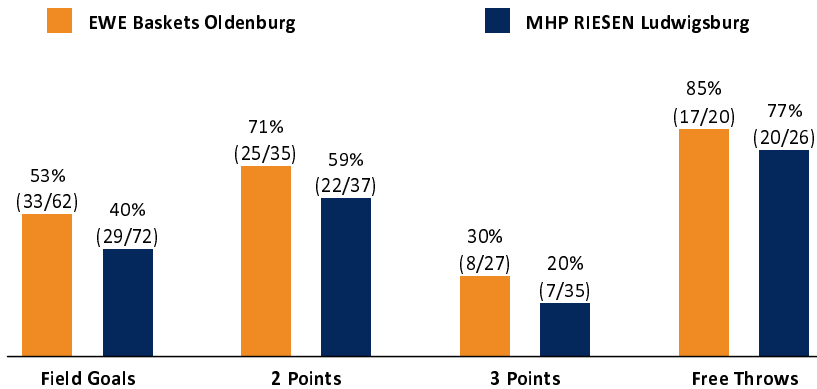

EWE Baskets Oldenburg **91 : 85** MHP RIESEN Ludwigsburg

Referee: PANTHER Anne
 Umpires: KRÜPER Moritz / THEIS Christian
 Commissioner: HOLSTEN Ingo

Attendance: 6.200
 Oldenburg, EWE Arena Oldenburg (6.200 Plätze), SA 27 JAN 2024, 18:30, Game-ID: 33340

	Q1		Q2		Q3		Q4	
OLD	28	28	26	54	25	79	12	91
LUD	19	19	22	41	21	62	23	85

OLD - EWE Baskets Oldenburg (Coach: CALLES Pedro)

No.	Name	Min	PTS	2 Points	3 Points	Field Goals	Free Throws	OR	DR	TR	AS	ST	TO	BS	SB	PF	FD	EFF	+/-
*0	SCHOORMANN Len	22:25	10	2/3 (67%)	1/3 (33%)	3/6 (50%)	3/4 (75%)		1	1		1	1			1	2	7	5
3	DILEO Maximilian	14:08	2	1/1 (100%)	0/2 (0%)	1/3 (33%)			2	2	1					4	1	3	4
*4	RUSSELL DeWayne	26:28	18	4/8 (50%)	1/4 (25%)	5/12 (42%)	7/8 (88%)	1		1	6	1	5			2	5	13	-7
7	HEMSCHMEIER Fritz	DNP																	
9	CRANDALL Geno	15:00	15	6/9 (67%)	1/4 (25%)	7/13 (54%)	0/1 (0%)		1	1	6	2	2			5	1	15	13
*15	IZUNDU Ebu ka	34:29	18	9/9 (100%)		9/9 (100%)		5	6	11		2	2	1		3	2	30	9
*16	BROWN JR. Chau ndee	34:43	15	2/4 (50%)	2/6 (33%)	4/10 (40%)	5/5 (100%)		4	4			3			1	3	10	-3
20	HARMS Joel	2:24	0										1			3		-1	1
*22	WANK Lukas	23:51	0		0/2 (0%)	0/2 (0%)		2	5	7		1	2			4	2	4	1
25	OGBE Kenneth	10:00	8		2/3 (67%)	2/3 (67%)	2/2 (100%)		1	1						1	3	8	9
34	KONONTSUK Artur	16:32	5	1/1 (100%)	1/3 (33%)	2/4 (50%)		1	4	5			2					6	-2
Team / Coach									1	1								1	
Totals		200:00	91	25/35 (71%)	8/27 (30%)	33/62 (53%)	17/20 (85%)	9	25	34	13	7	18	1		24	19	96	6

OLD	LUD
9 / 25 / 34	19 / 20 / 39
13	16
24	19
19	24
18	17
7	8
42	40
10	20
10	16
19 (74:55)	0 (:)
7-0 (63:47)	10-0 (79:70)
Lead Changes: 0	
Times Tied: 0	

LEGEND
 Min Minutes Played DR Defensive Rebounds AS Assists BS Blocked Shots PF Fouls +/- Plus-Minus-Rating
 DNP Did Not Play OR Offensive Rebounds ST Steals SB Shots Blocked FD Fouls Drawn * Starters
 PTS Points TR Total Rebounds TO Turnovers EFF Efficiency = ((PTS + TR + AS + ST + BS) - ((FGA - FGM) + (FTA - FTM) + TO))