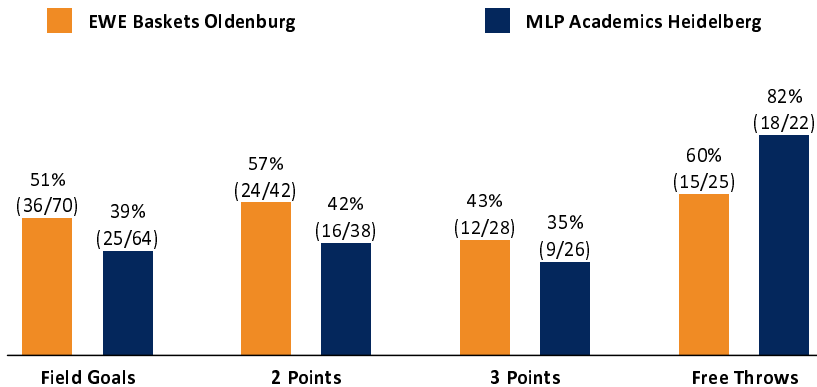

HDB - MLP Academics Heidelberg (Coach: FREYER Ingo)

No.	Name	Min	PTS	2 Points	3 Points	Field Goals	Free Throws	OR	DR	TR	AS	ST	TO	BS	SB	PF	FD	EFF	+/-	
*1	WHALEY Isaiah	30:06	12	3/7 (43%)	2/6 (33%)	5/13 (38%)		2	6	8	1			2	1	1		15	-25	
2	WÜRZNER Niklas	16:46	2	1/4 (25%)	0/1 (0%)	1/5 (20%)			2	2	2		1			4	1	1	-8	
*4	CHILDS Elijah	26:40	10	4/11 (36%)		4/11 (36%)	2/3 (67%)	4	3	7	2	2	5	1	1	4	3	9	-15	
*6	LASISI Elias	22:49	7	0/1 (0%)	1/3 (33%)	1/4 (25%)	4/4 (100%)				1		1			1	2	4	-21	
7	RIETSCH Evan	1:18	0															0	1	
9	ZIPSER Paul	9:54	3	1/2 (50%)		1/2 (50%)	1/2 (50%)		1	1	1	1	1				2	3	3	
11	VARGAS Akeem	9:59	3		1/3 (33%)	1/3 (33%)										1	1	1	-5	
15	KEßEN Marcel	13:20	0	0/3 (0%)	0/1 (0%)	0/4 (0%)			1	1	1	2		1	1	4		1	-7	
*25	JAWORSKI Justin	30:40	22	4/7 (57%)	3/5 (60%)	7/12 (58%)	5/5 (100%)		5	5	5	2	6		1	4	4	23	-6	
*30	CARROLL Jeffrey	29:45	18	3/3 (100%)	2/7 (29%)	5/10 (50%)	6/8 (75%)	2	2	4	1	2	2			3	5	16	-16	
44	HUNDT Bennet	8:43	0								1		4			1	1	-3	-11	
Team / Coach								3	3	6							6			
Totals			200:00	77	16/38 (42%)	9/26 (35%)	25/64 (39%)	18/22 (82%)	11	23	34	15	9	20	4	4	23	19	76	-22

OLD	HDB
14 / 29 / 43	11 / 23 / 34
27	15
21	23
21	19
15	20
13	9
48	30
14	13
16	15
31 (74:43)	6 (7:13)
11-0 (18:13)	6-0 (7:13)
	Lead Changes: 5
	Times Tied: 2

LEGEND
Min Minutes Played   DR Defensive Rebounds   AS Assists   BS Blocked Shots   PF Fouls   +/- Plus-Minus-Rating
DNP Did Not Play   OR Offensive Rebounds   ST Steals   SB Shots Blocked   FD Fouls Drawn   * Starters
PTS Points   TR Total Rebounds   TO Turnovers   EFF Efficiency = ((PTS + TR + AS + ST + BS) - ((FGA - FGM) + (FTA - FTM) + TO))