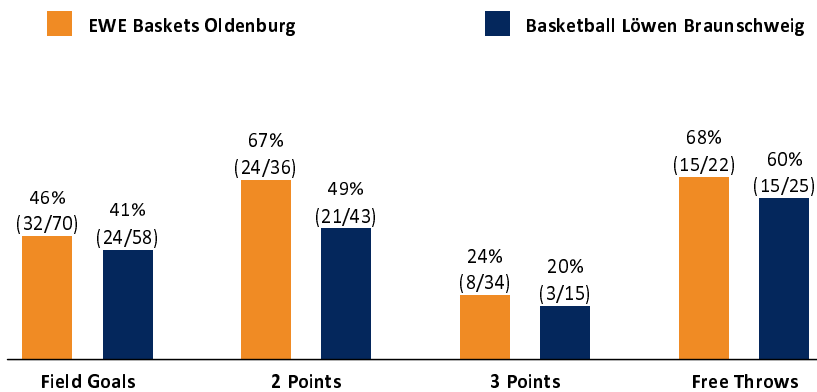

EWE Baskets Oldenburg **87 : 66**

Basketball Löwen Braunschweig

Referee: MADINGER Christof
 Umpires: SIROWI Dennis / KRAUSE Tim
 Commissioner: HOLSTEN Ingo

Attendance: 6.200
 Oldenburg, EWE Arena Oldenburg (6.200 Plätze), SA 20 APR 2024, 20:00, Game-ID: 33438

	Q1		Q2		Q3		Q4	
OLD	12	12	25	37	26	63	24	87
BRA	19	19	14	33	16	49	17	66

OLD - EWE Baskets Oldenburg (Coach: CALLES Pedro)

No.	Name	Min	PTS	2 Points	3 Points	Field Goals	Free Throws	OR	DR	TR	AS	ST	TO	BS	SB	PF	FD	EFF	+/-	
*0	SCHOORMANN Len	22:56	11	2/3 (67%)	2/5 (40%)	4/8 (50%)	1/1 (100%)		1	1			1		1	1	1	8	15	
2	CHAPMAN Brekkott	11:26	3	1/1 (100%)		1/1 (100%)	1/2 (50%)		1	1			1			2	1	2	-7	
3	DILEO Maximilian	DNP																		
*4	RUSSELL DeWayne	20:18	2	1/5 (20%)	0/6 (0%)	1/11 (9%)					4					1	1	-4	-4	
9	CRANDALL Geno	23:54	23	7/8 (88%)	2/4 (50%)	9/12 (75%)	3/5 (60%)	1	5	6	6	3	5			1	6	28	23	
15	IZUNDU Ebu ka	18:47	14	6/7 (86%)		6/7 (86%)	2/4 (50%)	3	2	5		1	1			4	3	16	9	
*17	AGBAKOKO Norris	13:36	2	1/4 (25%)		1/4 (25%)		2	1	3	1	2			2	5		5	16	
22	WANK Lukas	4:40	0						1	1			1			2		0	3	
24	WILLIAMS Deane	21:56	11	2/3 (67%)	2/6 (33%)	4/9 (44%)	1/2 (50%)	1	3	4	4					3	1	13	7	
25	OGBE Kenneth	10:57	3		1/4 (25%)	1/4 (25%)			2	2			1			1		1	7	
*34	KONONTSUK Artur	28:17	11	2/3 (67%)	1/5 (20%)	3/8 (38%)	4/4 (100%)	2	10	12	5	2	1			2	3	24	20	
*35	PJANIC Alen	23:13	7	2/2 (100%)	0/4 (0%)	2/6 (33%)	3/4 (75%)		1	1	2	1		1		3	4	7	16	
Team / Coach								5	3	8			2				6			
Totals			200:00	87	24/36 (67%)	8/34 (24%)	32/70 (46%)	15/22 (68%)	14	30	44	22	9	12	1	3	24	20	106	21

OLD	BRA
14 / 30 / 44	8 / 22 / 30
22	Assists
24	Fouls
20	Fouls Drawn
12	Turnovers
9	Steals
44	Points in the Paint
17	Second Chance Points
14	Fast Break Points
27 (87:60)	Biggest Lead
7-0 (40:33)	Biggest Scoring Run
	Lead Changes: 4
	Times Tied: 5