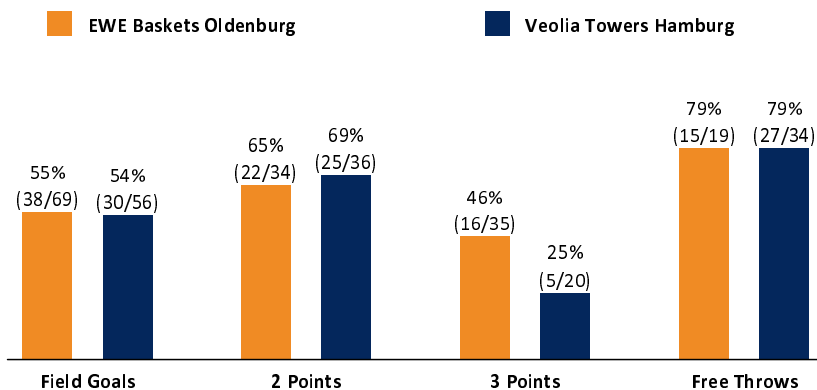

HAM - Veolia Towers Hamburg (Coach: BARLOSCHKY Benka)

No.	Name	Min	PTS	2 Points	3 Points	Field Goals	Free Throws	OR	DR	TR	AS	ST	TO	BS	SB	PF	FD	EFF	+/-	
5	BRAUNER Nico	14:42	3		1/2 (50%)	1/2 (50%)						2				3	1	4	3	
*6	MÖLLER Leif	18:42	0	0/1 (0%)		0/1 (0%)										2		-1	-9	
7	MEISNER Lukas	20:56	5	1/2 (50%)	1/5 (20%)	2/7 (29%)	0/2 (0%)		1	1	1	1	1			3	2	0	0	
8	IVEY Brae	17:19	7	2/3 (67%)	0/2 (0%)	2/5 (40%)	3/5 (60%)		1	1	1	1	3			4	7	2	-11	
*10	DZIEWA Aleksander	16:08	12	4/5 (80%)	0/1 (0%)	4/6 (67%)	4/4 (100%)	3		3	1		2			1	5	12	-19	
*11	CHRISTMAS William	31:37	16	5/8 (63%)	1/3 (33%)	6/11 (55%)	3/4 (75%)		7	7	2		2			2	3	17	-5	
12	HINRICHS Seth	23:47	6	3/3 (100%)		3/3 (100%)		2	2	4	1		2			1		9	-3	
*13	KING Vincent	30:05	21	5/7 (71%)	1/2 (50%)	6/9 (67%)	8/8 (100%)	1	3	4		2	3			1	6	21	-21	
18	WOHLFARTH-BOTTERMANN Jonas	DNP																		
*42	DURHAM Aljami	26:44	22	5/7 (71%)	1/5 (20%)	6/12 (50%)	9/11 (82%)		5	5	8		1	1	1	4	6	27	-10	
Team / Coach								2	2	4		3				1				
Totals			200:00	92	25/36 (69%)	5/20 (25%)	30/56 (54%)	27/34 (79%)	8	21	29	14	6	17	1	1	21	30	92	-15

OLD	HAM
9 / 20 / 29	8 / 21 / 29
20	Rebounds OR/DR/TR
30	Assists
21	Fouls
13	Fouls Drawn
9	Turnovers
42	Steals
11	Points in the Paint
13	Second Chance Points
23 (95:72)	Fast Break Points
8-0 (91:71)	Biggest Lead
	Biggest Scoring Run
	Lead Changes: 1
	Times Tied: 2

LEGEND
Min Minutes Played   DR Defensive Rebounds   AS Assists   BS Blocked Shots   PF Fouls   +/- Plus-Minus-Rating
DNP Did Not Play   OR Offensive Rebounds   ST Steals   SB Shots Blocked   FD Fouls Drawn   * Starters
PTS Points   TR Total Rebounds   TO Turnovers   EFF Efficiency = ((PTS + TR + AS + ST + BS) - ((FGA - FGM) + (FTA - FTM) + TO))