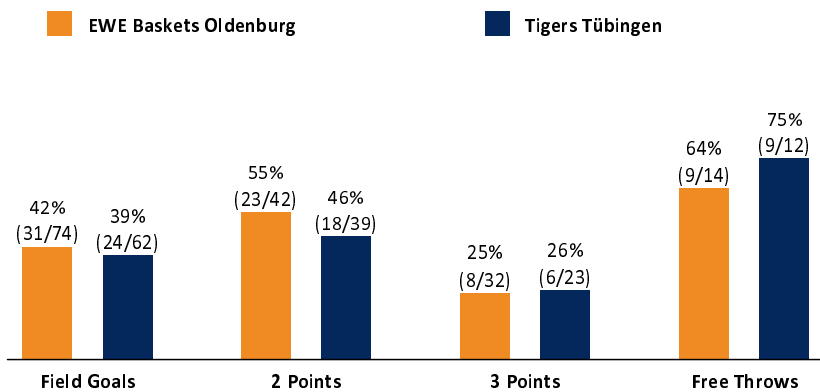

TUB - Tigers Tübingen (Coach: JANSSON Danny)

No.	Name	Min	PTS	2 Points	3 Points	Field Goals	Free Throws	OR	DR	TR	AS	ST	TO	BS	SB	PF	FD	EFF	+/-	
0	GAINES Frank	22:58	10	0/3 (0%)	3/8 (38%)	3/11 (27%)	1/2 (50%)		1	1	1	3			1	2	6	6	-6	
6	SCHWAIBOLD Joshua	1:52	0															0	1	
*7	LANMÜLLER Timo	19:18	2	1/4 (25%)	0/1 (0%)	1/5 (20%)		2		2	1		2			1	1	-1	-12	
9	HELMANIS Kriss	12:52	0	0/4 (0%)		0/4 (0%)		1	4	5						4	1	1	-8	
10	OTTO Gianni	22:41	7	2/4 (50%)	1/1 (100%)	3/5 (60%)		1	2	3	1	1	2			2		8	-10	
*11	ERSEK Erol	31:27	20	7/8 (88%)	2/8 (25%)	9/16 (56%)	0/2 (0%)	1	1	2	1		2			1	5	12	-19	
*12	KIVIMÄKI Aatu	19:26	4	1/1 (100%)	0/3 (0%)	1/4 (25%)	2/2 (100%)	1	3	4	3		4			5	3	4	-2	
13	PHILIPPS Christoph	14:47	4	1/2 (50%)		1/2 (50%)	2/2 (100%)	1	2	3	2		2		1	1	6	6	-2	
*17	SERIC Mateo	19:11	0	0/2 (0%)	0/1 (0%)	0/3 (0%)			2	2	1	1				1	1	1	-8	
*27	MAXWELL Evan	12:20	8	3/5 (60%)	0/1 (0%)	3/6 (50%)	2/2 (100%)	1	2	3					1	1	2	8	-7	
31	KEPPELER Daniel	23:08	8	3/6 (50%)		3/6 (50%)	2/2 (100%)	2	5	7	3		3	3	1	3	1	15	-7	
Team / Coach								2	2			1				1				
Totals			200:00	63	18/39 (46%)	6/23 (26%)	24/62 (39%)	9/12 (75%)	10	24	34	13	5	16	3	4	17	17	61	-16

OLD	TUB
20 / 29 / 49	10 / 24 / 34
18	13
17	17
17	17
12	16
9	5
42	30
26	9
10	8
18 (79:61)	0 (;
10-0 (10:0)	6-0 (14:13)
Lead Changes: 0	
Times Tied: 0	

LEGEND
Min Minutes Played   DR Defensive Rebounds   AS Assists   BS Blocked Shots   PF Fouls   +/- Plus-Minus-Rating
DNP Did Not Play   OR Offensive Rebounds   ST Steals   SB Shots Blocked   FD Fouls Drawn   * Starters
PTS Points   TR Total Rebounds   TO Turnovers   EFF Efficiency = ((PTS + TR + AS + ST + BS) - ((FGA - FGM) + (FTA - FTM) + TO))