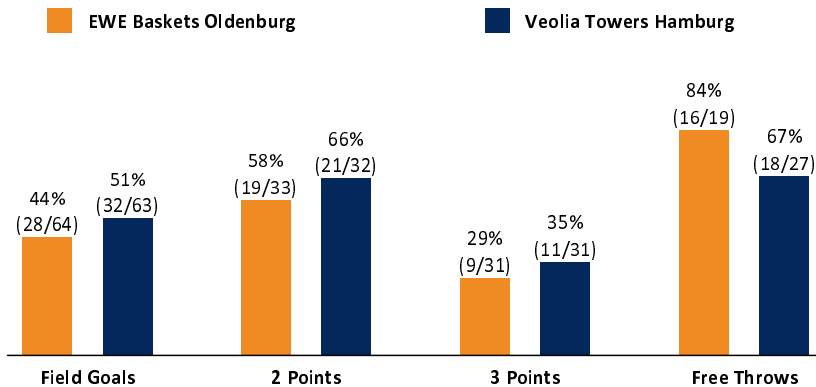

OLD	HAM
9 / 19 / 28	Rebounds OR/DR/TR 13 / 28 / 41
18	Assists 15
26	Fouls 21
20	Fouls Drawn 26
13	Turnovers 13
5	Steals 8
38	Points in the Paint 38
8	Second Chance Points 15
6	Fast Break Points 13
1 (44:43)	Biggest Lead 16 (53:69)
9-0 (42:42)	Biggest Scoring Run 10-0 (0:10)
	Lead Changes: 4
	Times Tied: 1