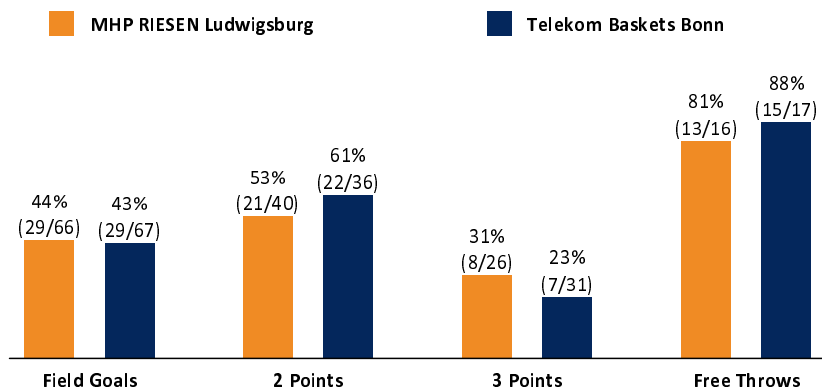

Referee: STRAUBE Carsten
Umpires: STREIT Enrico / THEIS Christian
Commissioner: BENDER Ute

Attendance: 2.835
Ludwigsburg, MHPArena, SA 14 OKT 2023, 20:00, Game-ID: 110356

Scoreboard table showing Q1, Q2, Q3, Q4 scores for LUD and BON.

LUD - MHP RIESEN Ludwigsburg (Coach: KING Josh)

Main player statistics table for LUD, including columns for No., Name, Min, PTS, 2 Points, 3 Points, Field Goals, Free Throws, and various rebound/assist metrics.

BON - Telekom Baskets Bonn (Coach: MOORS Roel)

Main player statistics table for BON, including columns for No., Name, Min, PTS, 2 Points, 3 Points, Field Goals, Free Throws, and various rebound/assist metrics.

Summary table comparing LUD and BON across various categories like Rebounds, Assists, Fouls, Turnovers, Steals, Points in the Paint, etc.

EASYCREDIT-BBL.DE

Alle offiziellen Statistiken der easyCredit BBL, Daten, Rekorde uvm.!

EASYCREDIT BBL-APPS

News, Stats, Tabelle, Spielplan und vieles mehr, immer dabei! Kostenfrei für iOS und Android

TELEKOMBASKETBALL.DE

Keinen Korb mehr verpassen - Alle Spiele der easyCredit BBL LIVE und in HD! Erleben sie jetzt das größte Basketball-Angebot Deutschlands zuhause und mobil! www.telekombasketball.de

LEGEND: Min Minutes Played, DR Defensive Rebounds, AS Assists, BS Blocked Shots, PF Fouls, +/- Plus-Minus-Rating, DNP Did Not Play, OR Offensive Rebounds, ST Steals, SB Shots Blocked, * Starters, PTS Points, TR Total Rebounds, TO Turnovers, EFF Efficiency = ((PTS + TR + AS + ST + BS) - ((FGA - FGM) + (FTA - FTM) + TO))