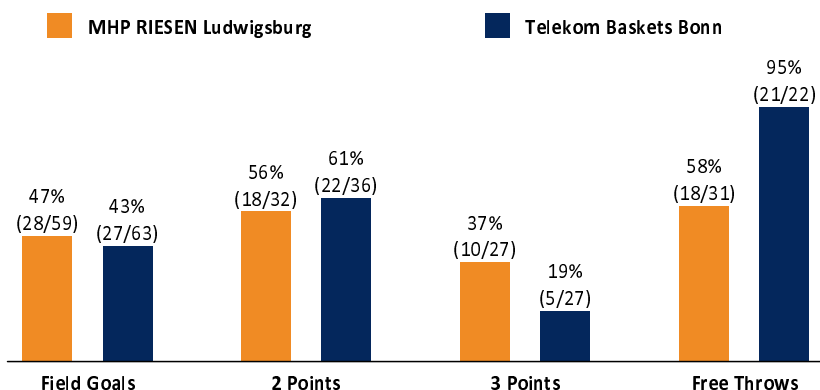

BON - Telekom Baskets Bonn (Coach: IISALO Tuomas)

No.	Name	Min	PTS	2 Points	3 Points	Field Goals	Free Throws	OR	DR	TR	AS	ST	TO	BS	SB	PF	FD	EFF	+/-	
*0	SHORTS II TJ	32:57	21	6/12 (50%)	1/6 (17%)	7/18 (39%)	6/6 (100%)	2	5	7	8		4		1	3	10	21	1	
5	ENSMINGER Zachary	DNP																		
*6	KESSENS Michael	16:49	9	4/6 (67%)		4/6 (67%)	1/1 (100%)	1	1	2		1	2	1		5	1	9	6	
7	HERRERA Sebastian	20:34	2		0/5 (0%)	0/5 (0%)	2/2 (100%)		1	1	3					1	1	1	-7	
*9	TADDA Karsten	19:26	6		2/4 (50%)	2/4 (50%)		2		2	1					1		7	5	
10	MALCOLM Collin	27:26	5	2/2 (100%)	0/2 (0%)	2/4 (50%)	1/2 (50%)	1	4	5			1			1	1	6	-13	
*20	MORGAN Jeremy	28:54	21	2/3 (67%)	2/10 (20%)	4/13 (31%)	11/11 (100%)	3	5	8	2	1		1	1	4	6	24	6	
21	KRATZER Leon	12:33	8	4/6 (67%)		4/6 (67%)		4	1	5	3		4			5	1	10	-3	
24	WILLIAMS Deane	17:54	4	2/3 (67%)		2/3 (67%)			2	2	1	2	1	1		1	3	8	-17	
*70	DELANY Finn	23:27	4	2/4 (50%)		2/4 (50%)		2	2	4	1		1		1	3		6	2	
Team / Coach								3	4	7		4				3				
Totals			200:00	80	22/36 (61%)	5/27 (19%)	27/63 (43%)	21/22 (95%)	18	25	43	19	4	17	3	3	24	23	95	-4

LUD	BON
13 / 16 / 29	Rebounds OR/DR/TR
18	Assists
25	Fouls
23	Fouls Drawn
9	Turnovers
4	Steals
34	Points in the Paint
19	Second Chance Points
9	Fast Break Points
6 (81:75)	Biggest Lead
6-0 (33:36)	Biggest Scoring Run
	Lead Changes: 9
	Times Tied: 3

EASYCREDIT-BBL.DE

Alle offiziellen Statistiken der easyCredit BBL, Daten, Rekorde uvm. gibt es auf easyCredit-BBL.de! Und für unterwegs: die neue offizielle Liga-App, kostenfrei für iOS und Android.

MAGENTASPORT.DE

Keinen Korb mehr verpassen - Alle Spiele der easyCredit Basketball Bundesliga und des MagentaSport BBL Pokals live auf MagentaSport.de

LEGEND
Min Minutes Played   DR Defensive Rebounds   AS Assists   BS Blocked Shots   PF Fouls   +/- Plus-Minus-Rating
DNP Did Not Play   OR Offensive Rebounds   ST Steals   SB Shots Blocked   FD Fouls Drawn   * Starters
PTS Points   TR Total Rebounds   TO Turnovers   EFF Efficiency = ((PTS + TR + AS + ST + BS) - ((FGA - FGM) + (FTA - FTM) + TO))